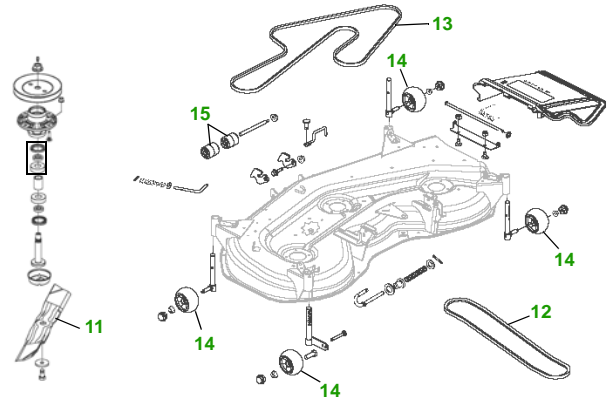

MAINTENANCE REMINDER SHEET

GX355 with 54C Deck

Garden Tractor

Tractor S/N

54" Convertible Deck

Deck S/N

Key	Part No.	Description
1	M806418	ENGINE OIL FILTER
2	M807152	FUEL FILTER IN-LINE
3	AM131102	TRANSAXLE OIL FILTER
4	M71341	HYDRAULIC FILTER
5	AM130295	AIR FILTER ELEMENT (SOLD AS SET ONLY)
6	AM131841	KEY
	AM132500	IGNITION MODULE
7	TY25876	BATTERY (DRY)
8	M142499	BELT - TRACTION DRIVE

Key	Part No.	Description
9	AD2062R	HEADLIGHT BULB
10	AR62407	WARNING LIGHT BULB
11	M143520	BLADE - STANDARD
	M145516	BLADE - MULCHING
12	M143019	BELT - PRIMARY
13	M154960	BELT - SECONDARY
14	AM125172	KIT - GAGE WHEEL
15	M113955	ROLLER

Qty	Part No	Item
1	AM131102	Air Filter Element (Sold as Set Only)
3	M143520	Blade - Standard
3	M145516	Blade - Mulching
1	M142499	Belt - Traction Drive
1	M143019	Belt - Primary
1	M154960	Belt - Secondary
1	AM131841	Key
1	AMT1274	Fuel Cap
1	TY130907	Mower Deck Leveling Gauge
1	TY26183	Grease Gun