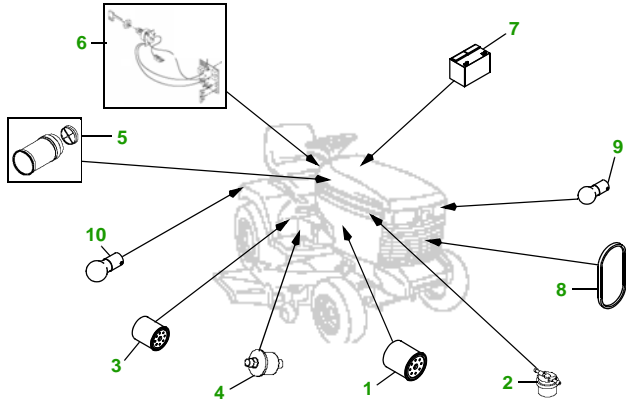

MAINTENANCE REMINDER SHEET

GX355 with 54C Deck

Garden Tractor

Tractor S/N

54" Convertible Deck

Deck S/N

Key	Part No.	Description
1	M806418	ENGINE OIL FILTER
2	M807152	FUEL FILTER IN-LINE
3	AM131102	TRANSAXLE OIL FILTER
4	M71341	HYDRAULIC FILTER
5	AM130295	AIR FILTER ELEMENT (SOLD AS SET ONLY)
6	AM131841	KEY
	AM132500	IGNITION MODULE
7	TY25876	BATTERY (DRY)
8	M142499	BELT - TRACTION DRIVE

Key	Part No.	Description
9	AD2062R	HEADLIGHT BULB
10	AR62407	WARNING LIGHT BULB
11	M143520	BLADE - STANDARD
	M145516	BLADE - MULCHING
12	M143019	BELT - PRIMARY
13	M154960	BELT - SECONDARY
14	AM125172	KIT - GAGE WHEEL
15	M113955	ROLLER