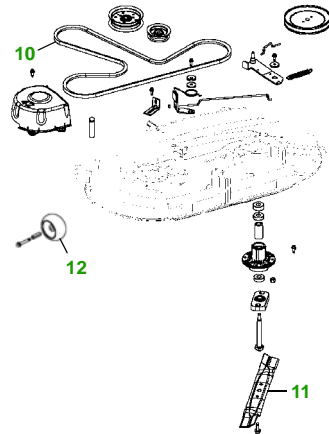

## L108 with 42" 3 in 1 Deck

### 42" 3 in 1 Deck

Deck S/N

Key	Part No.	Description
1	GY20577	OIL FILTER (PACKAGE)
2	AM116304	FUEL FILTER - IN-LINE
	GY20709	FUEL FILTER (PACKAGE)
3	GY20573	AIR FILTER (PACKAGE)
4	GY20680	KEY - PADDED (PACKAGE)
	GY20074	IGNITION SWITCH
5	TY25878	BATTERY
6	GX20006	BELT - TRACTION DRIVE

Key	Part No.	Description
7	M78543	SPARK PLUG
8	AD2062R	HEADLIGHT BULB
9	GX22166	FUEL CAP
10	GX20072	BELT (PACKAGE)
11	GX20249	BLADE - STANDARD
	GY20567	BLADE (PKG) (PACKAGED QTY - 2 BLADES))
	GX20433	BLADE - MULCH
12	GX10168	GAGE WHEEL