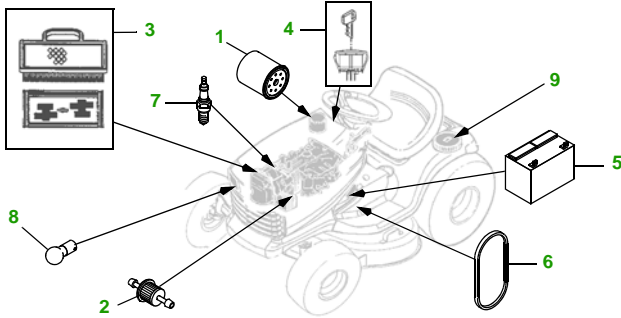

MAINTENANCE REMINDER SHEET

L111 / L118 with 42" 3 in 1 Deck

Lawn Tractor

Tractor S/N

42" 3 in 1 Deck

Deck S/N

Key	Part No.	Description
1	GY20577	OIL FILTER (PACKAGE)
2	AM116304	FUEL FILTER - IN-LINE
	GY20709	FUEL FILTER (PACKAGE)
3	GY20575	AIR FILTER (PACKAGE)
4	GY20680	KEY - PADDED (PACKAGE)
	GY20074	IGNITION SWITCH
5	TY25878	BATTERY
6	GX20006	BELT - TRACTION DRIVE

Key	Part No.	Description
7	M78543	SPARK PLUG
8	AD2062R	HEADLIGHT BULB
9	GX22166	FUEL CAP
10	GX20072	BELT (PACKAGE)
11	GX20249	BLADE - STANDARD
	GY20567	BLADE (PKG) (PACKAGED QTY - 2 BLADES)
	GX20433	BLADE - MULCH
12	GX10168	GAGE WHEEL