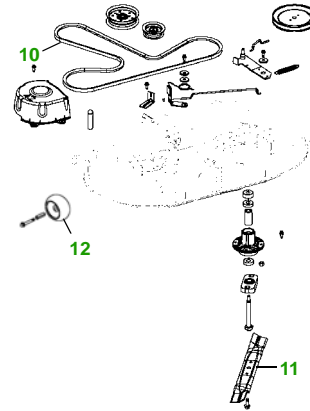

MAINTENANCE REMINDER SHEET

L111 / L118 with 42" 3 in 1 Deck

Lawn Tractor

Tractor S/N

42" 3 in 1 Deck

Deck S/N

Key	Part No.	Description
1	GY20577	OIL FILTER (PACKAGE)
2	AM116304	FUEL FILTER - IN-LINE
	GY20709	FUEL FILTER (PACKAGE)
3	GY20575	AIR FILTER (PACKAGE)
4	GY20680	KEY - PADDED (PACKAGE)
	GY20074	IGNITION SWITCH
5	TY25878	BATTERY
6	GX20006	BELT - TRACTION DRIVE

Key	Part No.	Description
7	M78543	SPARK PLUG
8	AD2062R	HEADLIGHT BULB
9	GX22166	FUEL CAP
10	GX20072	BELT (PACKAGE)
11	GX20249	BLADE - STANDARD
	GY20567	BLADE (PKG) (PACKAGED QTY - 2 BLADES)
	GX20433	BLADE - MULCH
12	GX10168	GAGE WHEEL

Qty	Part No	Item
1	GX20072	Belt - Mower Deck
1	GY20006	Belt - Traction Drive
2	GX20249	Blade - Standard
2	GX20433	Blade - Mulch
1	GY20680	Key Padded
1	GX22166	Fuel Cap
1	TY15272	Mower Deck Leveling Gauge
1	TY15410	Grease Gun