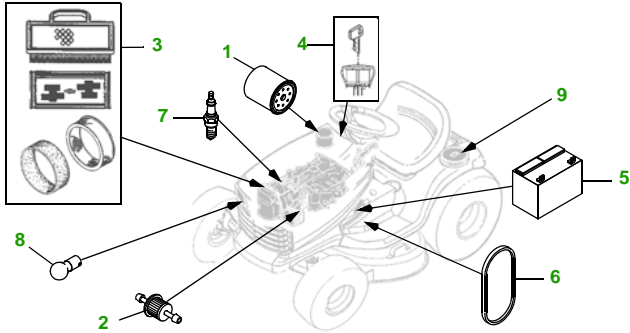

MAINTENANCE REMINDER SHEET

L120 / L130 with 48" 3 in 1 Deck

Lawn Tractor

Tractor S/N

48" 3 in 1 Deck

Deck S/N

Key	Part No.	Description
1	AM125424	OIL FILTER
	GY20577	OIL FILTER (PACKAGE)
2	AM116304	FUEL FILTER (ENGINE MARKED 31F707-0129-E1)
	AM107314	FUEL FILTER (ENGINE MARKED 31F707-0112-E1, 31F707-0114-E1)
	GY20709	FUEL FILTER (PACKAGE)
3	GY20575	AIR CLEANER (L120) (PACKAGE)
	GY20576	AIR FILTER (KIT ONLY) (L130) (PACKAGE)
4	GY20680	KEY - PADDED (PACKAGE)
	GY20074	IGNITION SWITCH
5	TY25878	BATTERY

Key	Part No.	Description
6	GX20006	BELT - TRACTION DRIVE (L120 & L130)
7	M78543	SPARK PLUG
8	AD2062R	HEADLIGHT BULB
9	GX22166	FUEL CAP
10	GX20305	BELT (PACKAGE)
	GX21833	BELT (PACKAGE)(2005 MODELS)
11	GX20250	BLADE - STANDARD
	GX20819	BLADE - MULCH
	GY20568	BLADE - KIT (PKG)(PACKAGED QTY - 3 BLADES)
12	GX10168	GAGE WHEEL

Service Recommendations

Qty	Part No	Item	Qty or Capacity	Change Interval in Hours
10	AM125424	Engine Oil Filter	1	Every 25 Hours
20	TY22029 or TY22076	1 Qt. Engine Oil Turf Gard @ 10W30 2 1/2 Gal. Engine Oil Turf Gard @ 10W30	2.0 qt	Every 25 Hours
10	AM116304 or AM107314	Fuel Filter	1	Every 25 Hours
20	M78543	Spark Plug	2	Every 25 Hours
2	GX20305	Belt - Mower deck	1	100/200