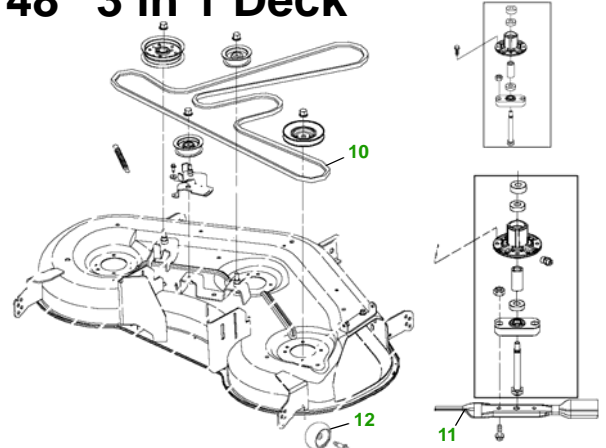

MAINTENANCE REMINDER SHEET

L120 / L130 with 48" 3 in 1 Deck

Lawn Tractor

Tractor S/N

48" 3 in 1 Deck

Deck S/N

Key	Part No.	Description
1	AM125424	OIL FILTER
	GY20577	OIL FILTER (PACKAGE)
2	AM116304	FUEL FILTER (ENGINE MARKED 31F707-0129-E1)
	AM107314	FUEL FILTER (ENGINE MARKED 31F707-0112-E1, 31F707-0114-E1)
	GY20709	FUEL FILTER (PACKAGE)
3	GY20575	AIR CLEANER (L120) (PACKAGE)
	GY20576	AIR FILTER (KIT ONLY) (L130) (PACKAGE)
4	GY20680	KEY - PADDED (PACKAGE)
	GY20074	IGNITION SWITCH
5	TY25878	BATTERY

Key	Part No.	Description
6	GX20006	BELT - TRACTION DRIVE (L120 & L130)
7	M78543	SPARK PLUG
8	AD2062R	HEADLIGHT BULB
9	GX22166	FUEL CAP
10	GX20305	BELT (PACKAGE)
	GX21833	BELT (PACKAGE)(2005 MODELS)
11	GX20250	BLADE - STANDARD
	GX20819	BLADE - MULCH
	GY20568	BLADE - KIT (PKG)(PACKAGED QTY - 3 BLADES)
12	GX10168	GAGE WHEEL