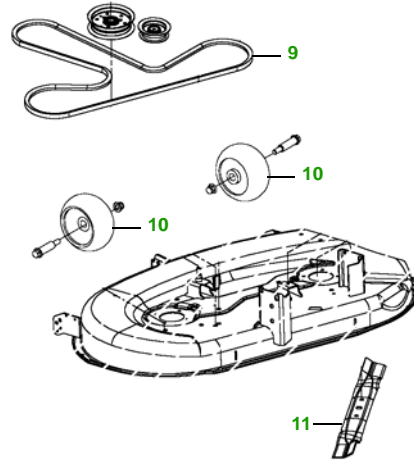

## LA100 with 42" Deck

### 42" Deck

Deck S/N

Key	Part No.	Description
1	AM116304	FUEL FILTER - IN-LINE
	GY20709	FUEL FILTER (PACKAGE)
2	GY20573	AIR FILTER KIT (PACKAGE)
3	GY20680	KEY (PACKAGE)
	GY20074	IGNITION SWITCH
4	TY25878	BATTERY
5	GX22036	BELT - TRACTION DRIVE
6	M78543	SPARK PLUG

Key	Part No.	Description
7	AD2062R	HEADLIGHT BULB
8	GX22166	FUEL CAP
9	GX20072	BELT (PACKAGE)
10	GX10168	GAGE WHEEL
11	AM137333	KIT - 3N1 BLADE - STANDARD
	AM137329	KIT - BAGGING BLADE
	AM137328	KIT - MULCHING BLADE