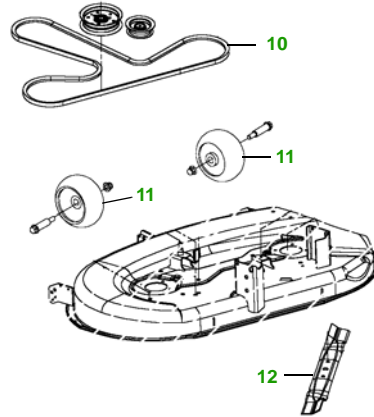

## LA110 with 42" Deck

### 42" Deck

Deck S/N

Key	Part No.	Description
1	AM125424	OIL FILTER
	GY20577	OIL FILTER (PACKAGE)
2	AM116304	FUEL FILTER - IN-LINE
	GY20709	FUEL FILTER (PACKAGE)
3	GY20573	AIR FILTER KIT (PACKAGE)
4	GY20680	KEY (PACKAGE)
	GY20074	IGNITION SWITCH
5	TY25878	BATTERY
6	GX20006	BELT - TRACTION DRIVE

Key	Part No.	Description
7	M78543	SPARK PLUG
8	AD2062R	HEADLIGHT BULB
9	GX22166	FUEL CAP
10	GX20072	BELT (PACKAGE)
11	GX10168	GAGE WHEEL
12	AM137333	KIT - 3N1 BLADE - STANDARD
	GY20850	BLADE - (PKG) (PACKAGED QTY - 2 BLADES)
	AM137329	KIT - BAGGING BLADE
	AM137328	KIT - MULCHING BLADE