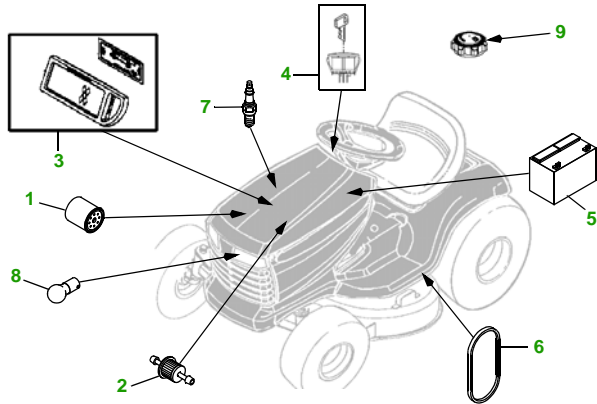

MAINTENANCE REMINDER SHEET

LA120 with 42" Deck

Tractor

Tractor S/N

42" Deck

Deck S/N

Key	Part No.	Description
1	AM125424	OIL FILTER
	GY20577	OIL FILTER (PACKAGE)
2	AM116304	FUEL FILTER - IN-LINE
	GY20709	FUEL FILTER (PACKAGE)
3	MIU11286	AIR FILTER - CARTRIDGE
	LG273638S	AIR FILTER - PRE CLEANER
	GY20575	AIR FILTER (PACKAGE)
4	GY20680	KEY (PACKAGE)
	GY20074	IGNITION SWITCH
5	TY25878	BATTERY

Key	Part No.	Description
6	GX20006	BELT - TRACTION DRIVE
7	M78543	SPARK PLUG
8	AD2062R	HEADLIGHT BULB
9	GX22166	FUEL CAP
10	GX20072	BELT (PACKAGE)
11	GX10168	GAGE WHEEL
12	AM137333	KIT - 3N1 BLADE - STANDARD
	GY20850	BLADE - (PKG) (PACKAGED QTY - 2 BLADES)
	AM137329	KIT - BAGGING BLADE
	AM137328	KIT - MULCHING BLADE