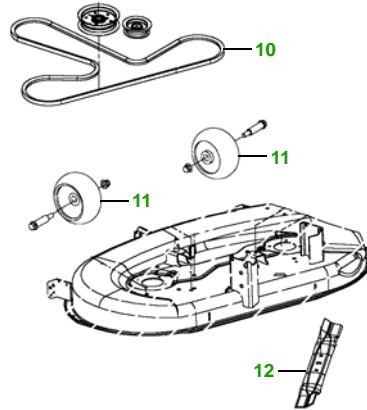

MAINTENANCE REMINDER SHEET

LA120 with 42" Deck

Tractor

Tractor S/N

42" Deck

Deck S/N

Key	Part No.	Description
1	AM125424	OIL FILTER
	GY20577	OIL FILTER (PACKAGE)
2	AM116304	FUEL FILTER - IN-LINE
	GY20709	FUEL FILTER (PACKAGE)
3	MIU11286	AIR FILTER - CARTRIDGE
	LG273638S	AIR FILTER - PRE CLEANER
	GY20575	AIR FILTER (PACKAGE)
4	GY20680	KEY (PACKAGE)
	GY20074	IGNITION SWITCH
5	TY25878	BATTERY

Key	Part No.	Description
6	GX20006	BELT - TRACTION DRIVE
7	M78543	SPARK PLUG
8	AD2062R	HEADLIGHT BULB
9	GX22166	FUEL CAP
10	GX20072	BELT (PACKAGE)
11	GX10168	GAGE WHEEL
12	AM137333	KIT - 3N1 BLADE - STANDARD
	GY20850	BLADE - (PKG) (PACKAGED QTY - 2 BLADES)
	AM137329	KIT - BAGGING BLADE
	AM137328	KIT - MULCHING BLADE