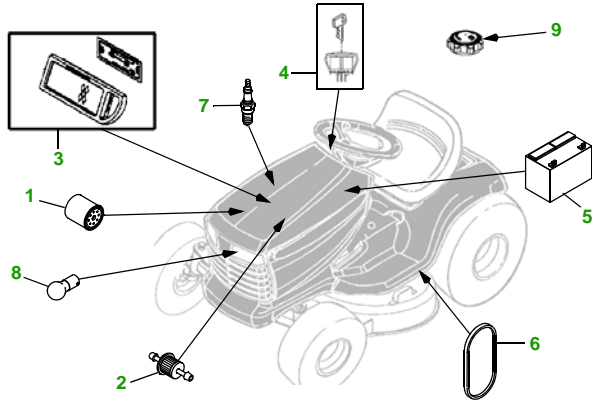

MAINTENANCE REMINDER SHEET

LA150 with 54" Deck

Tractor

Tractor S/N

54" Deck

Deck S/N

Key	Part No.	Description
1	AM125424	OIL FILTER
	GY20577	OIL FILTER (PACKAGE)
2	AM116304	FUEL FILTER - IN-LINE
	GY20709	FUEL FILTER (PACKAGE)
3	MIU11286	AIR FILTER - CARTRIDGE
	LG273638S	AIR FILTER - PRE CLEANER
	GY20575	AIR FILTER (PACKAGE)
4	GY20680	KEY (PACKAGE)
	GY20074	IGNITION SWITCH

Key	Part No.	Description
5	TY25878	BATTERY
6	GX20006	BELT - TRACTION DRIVE
7	M78543	SPARK PLUG
8	AD2062R	HEADLIGHT BULB
9	GX22166	FUEL CAP
10	GX21395	BELT
11	GX10168	GAGE WHEEL
12	GY20684	BLADE (PKG) (PACKAGED QTY - 3 BLADES)