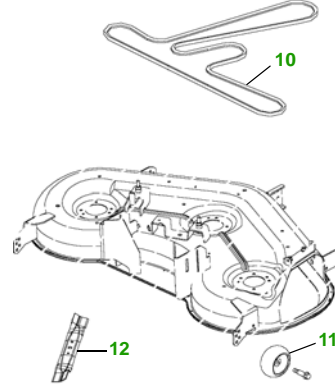

MAINTENANCE REMINDER SHEET

LA150 with 54" Deck

Tractor

Tractor S/N

54" Deck

Deck S/N

Key	Part No.	Description
1	AM125424	OIL FILTER
	GY20577	OIL FILTER (PACKAGE)
2	AM116304	FUEL FILTER - IN-LINE
	GY20709	FUEL FILTER (PACKAGE)
3	MIU11286	AIR FILTER - CARTRIDGE
	LG273638S	AIR FILTER - PRE CLEANER
	GY20575	AIR FILTER (PACKAGE)
4	GY20680	KEY (PACKAGE)
	GY20074	IGNITION SWITCH

Key	Part No.	Description
5	TY25878	BATTERY
6	GX20006	BELT - TRACTION DRIVE
7	M78543	SPARK PLUG
8	AD2062R	HEADLIGHT BULB
9	GX22166	FUEL CAP
10	GX21395	BELT
11	GX10168	GAGE WHEEL
12	GY20684	BLADE (PKG) (PACKAGED QTY - 3 BLADES)