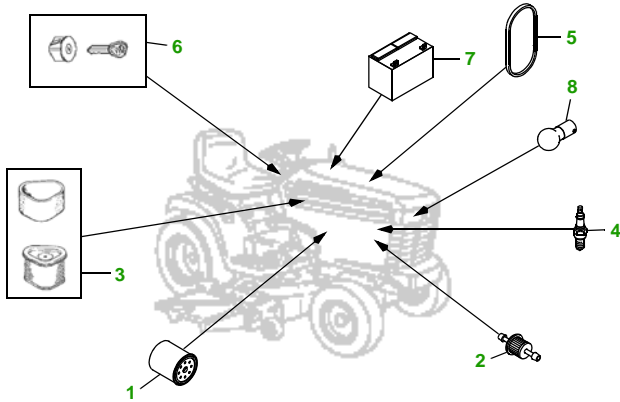

MAINTENANCE REMINDER SHEET

LT160 with 38" Deck

Lawn Tractor

Tractor S/N

38" Deck

Deck S/N

Key	Part No.	Description
1	AM125424	OIL FILTER
2	AM107314	FUEL FILTER - IN-LINE
3	GY20661	AIR FILTER KIT
4	M78543	SPARK PLUG
5	M144044	BELT - TRACTION DRIVE
6	GY20680	KEY - PADDED
	AM132807	IGNITION SWITCH (S/N —500000)
	AM133597	IGNITION SWITCH (S/N 500001—)

Key	Part No.	Description
7	TY25878	BATTERY
8	AD2062R	HALOGEN HEADLIGHT BULB
9	M126536	BELT
10	M82408	BLADE - LOW LIFT
	AM137324	KIT - SIDE DISCHARGE BLADE - STANDARD
	AM137326	KIT - BAGGING BLADE
11	M111489	GAGE WHEEL

Service Recommendations

Qty	Part No	Item	Qty or Capacity	Change Interval in Hours
6	AM125424	Engine Oil Filter	1	5/50/100/150/200/250
2	TY22076	2 1/2 GAL. Engine Oil Turf Gard® 10W30	2.0 qt	5/50/100/150/200/250
2	AM107314	Fuel Filter	1	100/200
2	GY20661	Air Filter	1	100/200
2	TY6341	JD Multi Purpose SD Polyurea Grease		As Needed