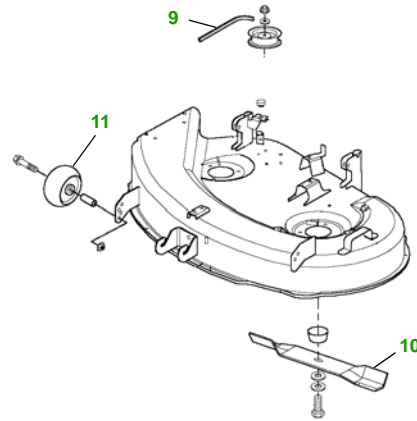

MAINTENANCE REMINDER SHEET

LT160 with 38" Deck

Lawn Tractor

Tractor S/N

38" Deck

Deck S/N

Key	Part No.	Description
1	AM125424	OIL FILTER
2	AM107314	FUEL FILTER - IN-LINE
3	GY20661	AIR FILTER KIT
4	M78543	SPARK PLUG
5	M144044	BELT - TRACTION DRIVE
6	GY20680	KEY - PADDED
	AM132807	IGNITION SWITCH (S/N —500000)
	AM133597	IGNITION SWITCH (S/N 500001—)

Key	Part No.	Description
7	TY25878	BATTERY
8	AD2062R	HALOGEN HEADLIGHT BULB
9	M126536	BELT
10	M82408	BLADE - LOW LIFT
	AM137324	KIT - SIDE DISCHARGE BLADE - STANDARD
	AM137326	KIT - BAGGING BLADE
11	M111489	GAGE WHEEL

Service Recommendations

Qty	Part No	Item	Qty or Capacity	Change Interval in Hours
6	AM125424	Engine Oil Filter	1	5/50/100/150/200/250
2	TY22076	2 1/2 GAL. Engine Oil Turf Gard® 10W30	2.0 qt	5/50/100/150/200/250
2	AM107314	Fuel Filter	1	100/200
2	GY20661	Air Filter	1	100/200
2	TY6341	JD Multi Purpose SD Polyurea Grease		As Needed

"As Needed" Parts

Qty	Part No	Item
2	M78543	Spark Plug
1	M144044	Belt - Traction Drive
1	M126536	Belt - Mower Deck
2	M82408	Blade -Low Lift
1	AM137324	Kit - Side Discharge Blade - Standard
1	AM137326	Kit - Bagging Blade
1	GY20680	Key Padded
1	AM122880	Fuel Cap
1	TY15272	Mower Deck Leveling Gauge
1	TY15410	Grease Gun