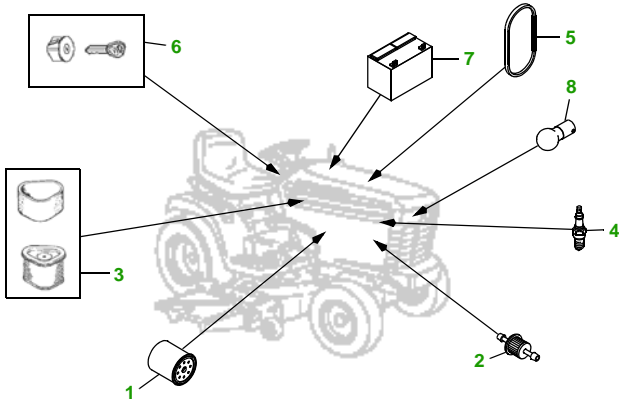

MAINTENANCE REMINDER SHEET

LT160 with 42C Deck

Lawn Tractor

Tractor S/N

42" Convertible Deck

Deck S/N

Key	Part No.	Description
1	AM125424	OIL FILTER
2	AM107314	FUEL FILTER - IN-LINE
3	GY20661	AIR FILTER KIT
4	M78543	SPARK PLUG
5	M144044	BELT - TRACTION DRIVE
6	GY20680	KEY - PADDED
	AM132807	IGNITION SWITCH (S/N —500000)
	AM133597	IGNITION SWITCH (S/N 500001—)

Key	Part No.	Description
7	TY25878	BATTERY
8	AD2062R	HALOGEN HEADLIGHT BULB
9	M126536	BELT
10	AM137327	KIT - SIDE DISCHARGE BLADE - STANDARD
	AM137328	KIT - MULCHING BLADE
	AM137329	KIT - BAGGING BLADE
11	AM133602	GAGE WHEEL