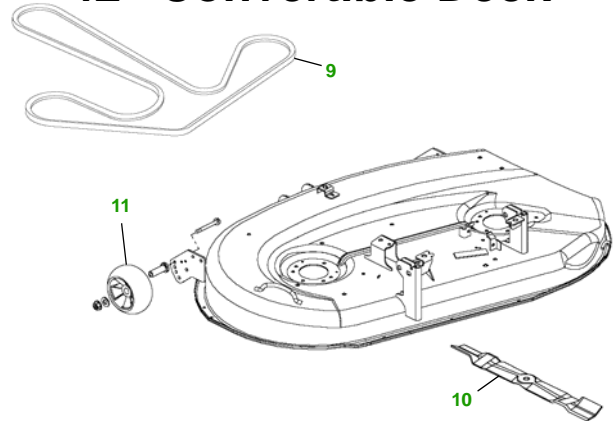

MAINTENANCE REMINDER SHEET

LT160 with 42C Deck

Lawn Tractor

Tractor S/N

42" Convertible Deck

Deck S/N

Key	Part No.	Description
1	AM125424	OIL FILTER
2	AM107314	FUEL FILTER - IN-LINE
3	GY20661	AIR FILTER KIT
4	M78543	SPARK PLUG
5	M144044	BELT - TRACTION DRIVE
6	GY20680	KEY - PADDED
	AM132807	IGNITION SWITCH (S/N —500000)
	AM133597	IGNITION SWITCH (S/N 500001—)

Key	Part No.	Description
7	TY25878	BATTERY
8	AD2062R	HALOGEN HEADLIGHT BULB
9	M126536	BELT
10	AM137327	KIT - SIDE DISCHARGE BLADE - STANDARD
	AM137328	KIT - MULCHING BLADE
	AM137329	KIT - BAGGING BLADE
11	AM133602	GAGE WHEEL