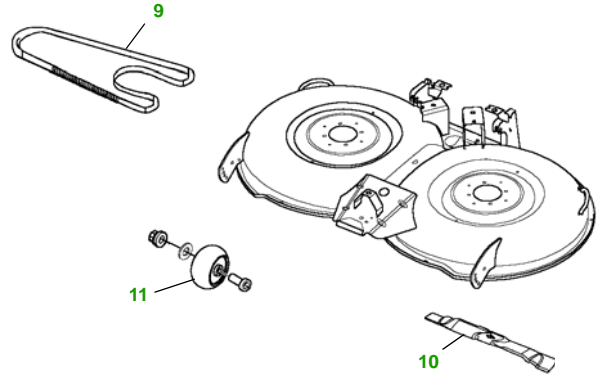

42" Mulching Deck

Deck S/N

Key	Part No.	Description
1	AM125424	OIL FILTER
2	AM107314	FUEL FILTER - IN-LINE
3	GY20661	AIR FILTER KIT
4	M78543	SPARK PLUG
5	M144044	BELT - TRACTION DRIVE
6	GY20680	KEY - PADDED
	AM132807	IGNITION SWITCH (S/N —500000)
	AM133597	IGNITION SWITCH (S/N 500001—)

Key	Part No.	Description
7	TY25878	BATTERY
8	AD2062R	HALOGEN HEADLIGHT BULB
9	M128733	BELT - DRIVE
	M150717	BELT - TIMING
10	AM130172	BLADE - KIT
11	AM133602	GAGE WHEEL

Service Recommendations

"As Needed" Parts

Qty	Part No	Item	Qty or Capacity	Change Interval in Hours
6	AM125424	Engine Oil Filter	1	5/50/100/150/200/250
2	TY22076	2 1/2 GAL. Engine Oil Turf Gard® 10W30	2.0 qt	5/50/100/150/200/250
2	AM107314	Fuel Filter	1	100/200
2	GY20661	Air Filter	1	100/200
2	TY6341	JD Multi Purpose SD Polyurea Grease		As Needed

Qty	Part No	Item
2	M78543	Spark Plug
1	M144044	Belt - Traction Drive
1	M128733	Belt - Drive
1	M150717	Belt - Timing
1	AM130172	Blade - Kit
1	GY20680	Key Padded
1	AM122880	Fuel Cap
1	TY15272	Mower Deck Leveling Gauge
1	TY15410	Grease Gun

Mulch Kit ..... N/A

Dealer Name
Contact Name
Dealer Phone No

Home Maintenance Kit

Unit	Kit Number
LT160	LG240