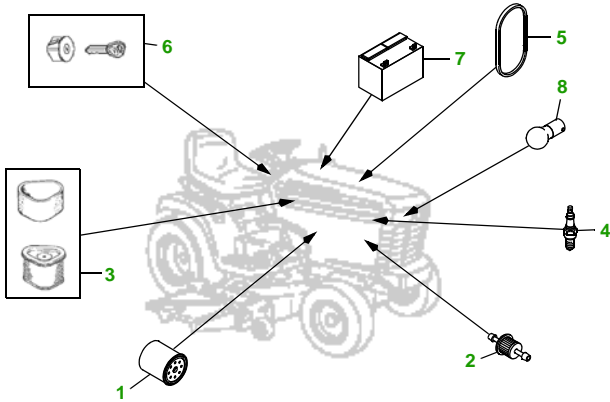

MAINTENANCE REMINDER SHEET

LT160 with 42M Freedom Deck

Lawn Tractor

Tractor S/N