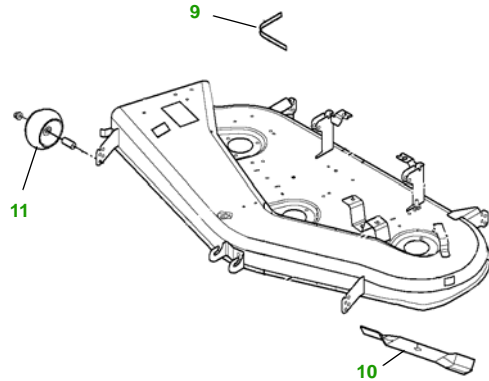

## LT166 with 46" Deck

### 46" Deck

Deck S/N

Key	Part No.	Description
1	AM125424	OIL FILTER
2	AM116304	FUEL FILTER - IN-LINE
3	LG272490S	AIR FILTER FOAM
	LG394018JD	AIR FILTER - PAPER
4	M78543	SPARK PLUG
5	M126009	BELT - TRACTION DRIVE
6	GY20680	KEY - PADDED
	AM132808	IGNITION SWITCH (S/N —095000)