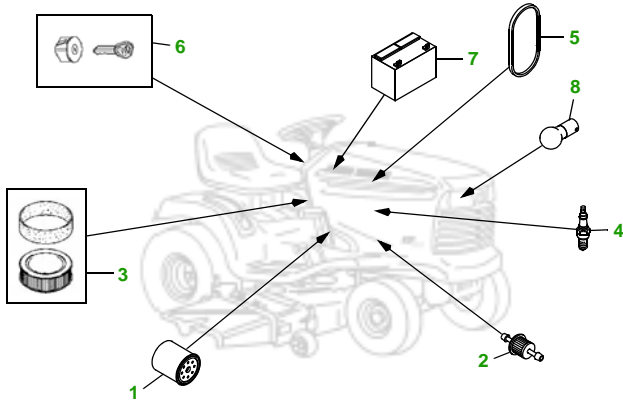

MAINTENANCE REMINDER SHEET

LT166 with 46" Deck

Lawn Tractor

Tractor S/N