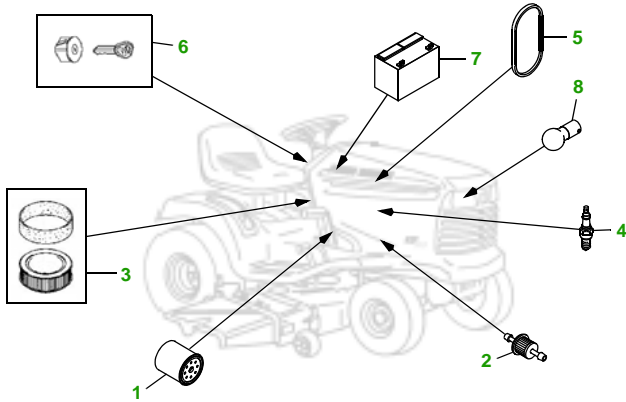

MAINTENANCE REMINDER SHEET

LT166 with 48C Deck

Lawn Tractor

Tractor S/N

48" Convertible Deck

Deck S/N

Key	Part No.	Description
1	AM125424	OIL FILTER
2	AM116304	FUEL FILTER - IN-LINE
3	LG272490S	AIR FILTER FOAM
	LG394018JD	AIR FILTER - PAPER
4	M78543	SPARK PLUG
5	M126009	BELT - TRACTION DRIVE
6	GY20680	KEY - PADDED
	AM132808	IGNITION SWITCH (S/N —095000)

Key	Part No.	Description
	AM132807	IGNITION SWITCH (S/N 095001—)
7	TY25878	BATTERY
8	AD2062R	HALOGEN HEADLIGHT BULB
9	M151649	BELT
10	M145476	BLADE - STANDARD
	M127673	BLADE - MULCHING
11	AM133602	GAGE WHEEL

Service Recommendations

"As Needed" Parts

Qty	Part No	Item	Qty or Capacity	Change Interval in Hours
6	AM125424	Engine Oil Filter	1	5/50/100/150/200/250
2	TY22076	2 1/2 GAL. Engine Oil Turf Gard © 10W30	1.6 qt	5/50/100/150/200/250
2	AM116304	Fuel Filter	1	100/200
2	LG272490S	Air Filter- Foam	1	100/200
2	LG394018JD	Air Filter- Paper	1	100/200
2	TY6341	JD Multi Purpose SD Polyurea Grease		As Needed