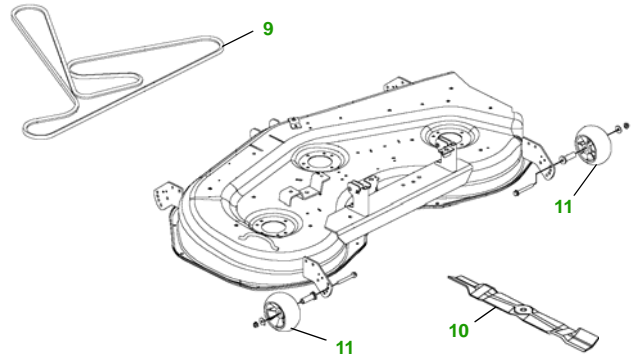

MAINTENANCE REMINDER SHEET

LT166 with 48C Deck

Lawn Tractor

Tractor S/N

48" Convertible Deck

Deck S/N

Key	Part No.	Description
1	AM125424	OIL FILTER
2	AM116304	FUEL FILTER - IN-LINE
3	LG272490S	AIR FILTER FOAM
	LG394018JD	AIR FILTER - PAPER
4	M78543	SPARK PLUG
5	M126009	BELT - TRACTION DRIVE
6	GY20680	KEY - PADDED
	AM132808	IGNITION SWITCH (S/N —095000)

Key	Part No.	Description
	AM132807	IGNITION SWITCH (S/N 095001—)
7	TY25878	BATTERY
8	AD2062R	HALOGEN HEADLIGHT BULB
9	M151649	BELT
10	M145476	BLADE - STANDARD
	M127673	BLADE - MULCHING
11	AM133602	GAGE WHEEL