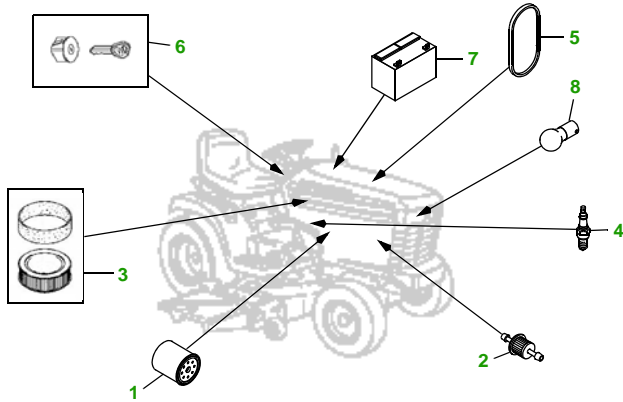

MAINTENANCE REMINDER SHEET

LT170 with 42M Freedom Deck

Lawn Tractor

Tractor S/N