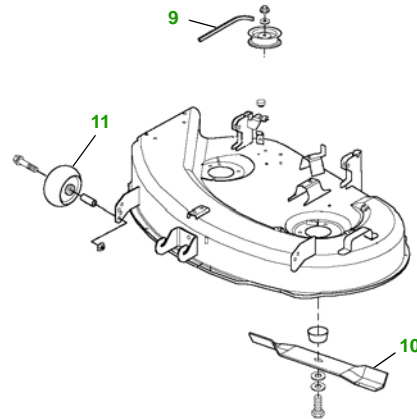

MAINTENANCE REMINDER SHEET

LT180 with 38" Deck

Lawn Tractor

Tractor S/N

38" Deck

Deck S/N

Key	Part No.	Description
1	AM107423	OIL FILTER
2	AM116304	FUEL FILTER - IN-LINE
3	MIU10955	AIR FILTER FOAM
	M137556	AIR FILTER - PAPER
4	TY6081	SPARK PLUG
5	M144044	BELT - TRACTION DRIVE
6	GY20680	KEY - PADDED
	AM132807	IGNITION SWITCH (S/N —500000)

Key	Part No.	Description
	AM133597	IGNITION SWITCH (S/N 500001—)
7	TY25878	BATTERY
8	AD2062R	HALOGEN HEADLIGHT BULB
9	M126536	BELT
10	M82408	BLADE - LOW LIFT
	AM137324	KIT - SIDE DISCHARGE BLADE - STANDARD
	AM137326	KIT - BAGGING BLADE
11	M111489	GAGE WHEEL

Qty	Part No	Item
2	TY6081	Spark Plug
1	M144044	Belt - Traction Drive
1	M126536	Belt - Mower Deck
2	M82408	Blade - Low Lift
1	AM137324	Kit - Side Discharge Blade - Standard
1	AM137326	Kit - Bagging Blade
1	GY20680	Key Padded
1	AM122880	Fuel Cap
1	TY15272	Mower Deck Leveling Gauge
1	TY15410	Grease Gun