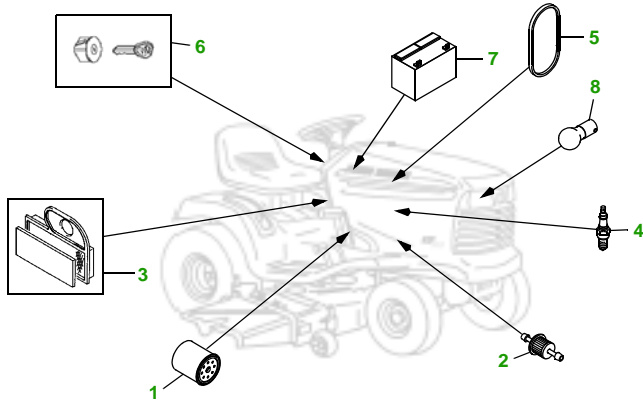

MAINTENANCE REMINDER SHEET

LT180 with 38" Deck

Lawn Tractor

Tractor S/N

38" Deck

Deck S/N

Key	Part No.	Description
1	AM107423	OIL FILTER
2	AM116304	FUEL FILTER - IN-LINE
3	MIU10955	AIR FILTER FOAM
	M137556	AIR FILTER - PAPER
4	TY6081	SPARK PLUG
5	M144044	BELT - TRACTION DRIVE
6	GY20680	KEY - PADDED
	AM132807	IGNITION SWITCH (S/N —500000)

Key	Part No.	Description
	AM133597	IGNITION SWITCH (S/N 500001—)
7	TY25878	BATTERY
8	AD2062R	HALOGEN HEADLIGHT BULB
9	M126536	BELT
10	M82408	BLADE - LOW LIFT
	AM137324	KIT - SIDE DISCHARGE BLADE - STANDARD
	AM137326	KIT - BAGGING BLADE
11	M111489	GAGE WHEEL