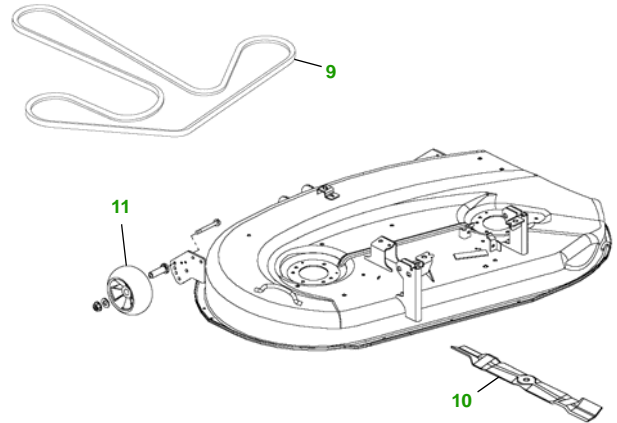

MAINTENANCE REMINDER SHEET

LT180 with 42C Deck

Lawn Tractor

Tractor S/N

42" Convertible Deck

Deck S/N

Key	Part No.	Description
1	AM107423	OIL FILTER
2	AM116304	FUEL FILTER - IN-LINE
3	MIU10955	AIR FILTER FOAM
	M137556	AIR FILTER - PAPER
4	TY6081	SPARK PLUG
5	M144044	BELT - TRACTION DRIVE
6	GY20680	KEY - PADDED
	AM132807	IGNITION SWITCH (S/N —500000)

Key	Part No.	Description
	AM133597	IGNITION SWITCH (S/N 500001—)
7	TY25220	BATTERY
8	AD2062R	HALOGEN HEADLIGHT BULB
9	M126536	BELT
10	AM137327	KIT - SIDE DISCHARGE BLADE - STANDARD
	AM137328	KIT - MULCHING BLADE
	AM137329	KIT - BAGGING BLADE
11	AM133602	GAGE WHEEL