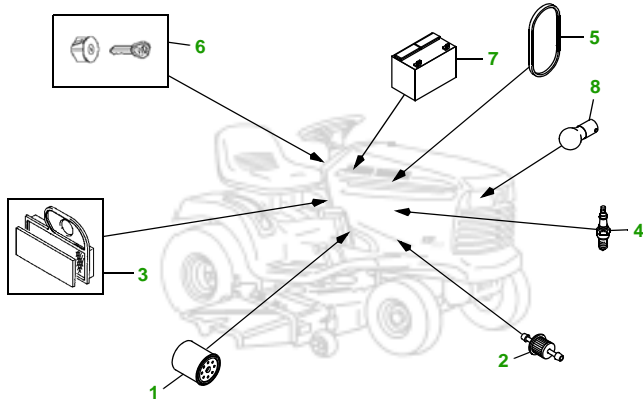

MAINTENANCE REMINDER SHEET

LT180 with 42C Deck

Lawn Tractor

Tractor S/N

42" Convertible Deck

Deck S/N

Key	Part No.	Description
1	AM107423	OIL FILTER
2	AM116304	FUEL FILTER - IN-LINE
3	MIU10955	AIR FILTER FOAM
	M137556	AIR FILTER - PAPER
4	TY6081	SPARK PLUG
5	M144044	BELT - TRACTION DRIVE
6	GY20680	KEY - PADDED
	AM132807	IGNITION SWITCH (S/N —500000)

Key	Part No.	Description
	AM133597	IGNITION SWITCH (S/N 500001—)
7	TY25220	BATTERY
8	AD2062R	HALOGEN HEADLIGHT BULB
9	M126536	BELT
10	AM137327	KIT - SIDE DISCHARGE BLADE - STANDARD
	AM137328	KIT - MULCHING BLADE
	AM137329	KIT - BAGGING BLADE
11	AM133602	GAGE WHEEL