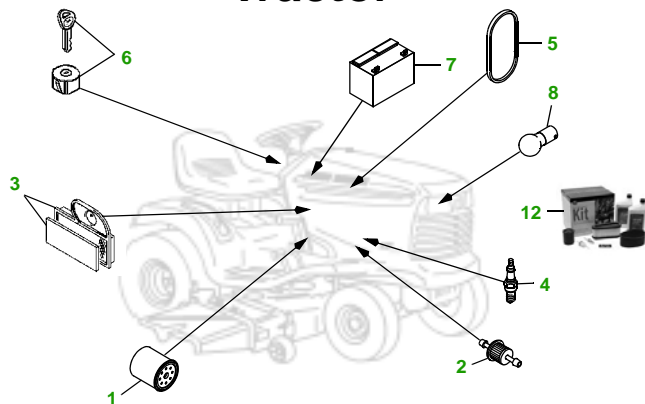

MAINTENANCE REMINDER SHEET

LT180 with 42M Freedom Deck

Tractor

Tractor S/N

42" Mulching Deck

Deck S/N

Key	Part No.	Description
1	AM107423	OIL FILTER
2	GY20709	FUEL FILTER - IN-LINE
3	MIU10955	AIR FILTER FOAM
	M137556	AIR FILTER - PAPER
4	TY6081	SPARK PLUG
5	M144044	BELT - TRACTION DRIVE
6	GY20680	KEY - PADDED
	AM132807	IGNITION SWITCH (S/N —500000)

Key	Part No.	Description
	AM133597	IGNITION SWITCH (S/N 500001—)
7	TY25878	BATTERY
8	AD2062R	HALOGEN HEADLIGHT BULB
9	M128733	BELT - DRIVE
	M150717	BELT - TIMING
10	AM130172	BLADE - KIT
11	AM133602	GAGE WHEEL
12	LG195	HOME MAINTENANCE KIT

"As Needed" Parts

Qty	Part No	Item
1	AM122880	Fuel Cap
1	TY130907	Mower Deck Leveling Gauge
1	TY26183	Grease Gun

TO BUY PARTS VISIT:

- www.johndeerepartshop.com

JOHNDEEREPARTSHOP.COM

FOR ON-LINE PARTS ASSISTANCE: