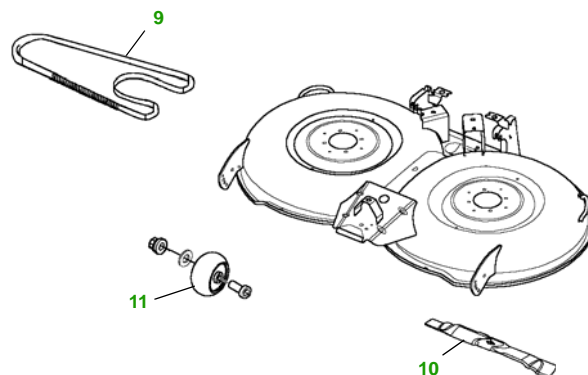

MAINTENANCE REMINDER SHEET

LT180 with 42M Freedom Deck

Tractor

Tractor S/N

42" Mulching Deck

Deck S/N

Key	Part No.	Description
1	AM107423	OIL FILTER
2	GY20709	FUEL FILTER - IN-LINE
3	MIU10955	AIR FILTER FOAM
	M137556	AIR FILTER - PAPER
4	TY6081	SPARK PLUG
5	M144044	BELT - TRACTION DRIVE
6	GY20680	KEY - PADDED
	AM132807	IGNITION SWITCH (S/N —500000)

Key	Part No.	Description
	AM133597	IGNITION SWITCH (S/N 500001—)
7	TY25878	BATTERY
8	AD2062R	HALOGEN HEADLIGHT BULB
9	M128733	BELT - DRIVE
	M150717	BELT - TIMING
10	AM130172	BLADE - KIT
11	AM133602	GAGE WHEEL
12	LG195	HOME MAINTENANCE KIT