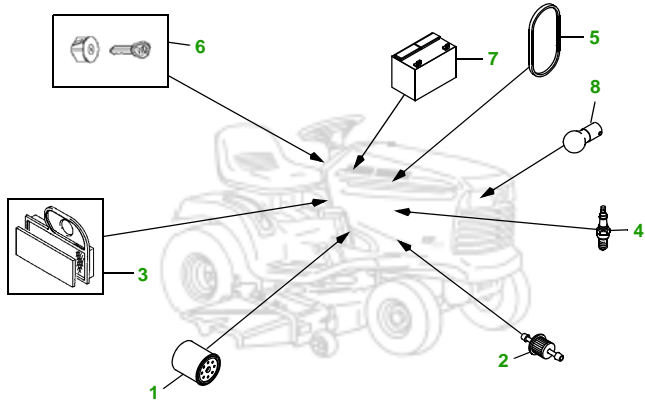

MAINTENANCE REMINDER SHEET

LT180 with 48C Deck

Lawn Tractor

Tractor S/N