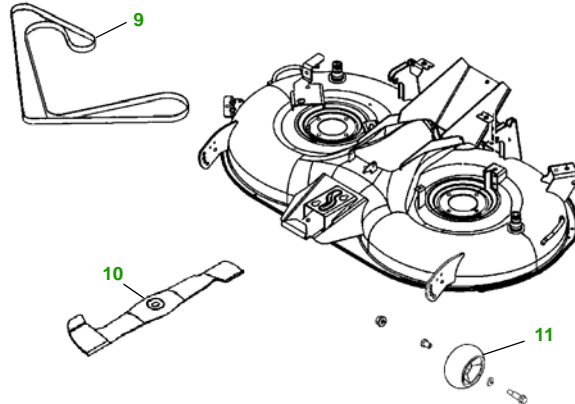

MAINTENANCE REMINDER SHEET

LTR180 with 42RD Deck

Lawn Tractor

Tractor S/N

42" Rear Discharge Deck

Deck S/N

Key	Part No.	Description
1	AM107423	OIL FILTER
2	AM116304	FUEL FILTER - IN-LINE
3	MIU10955	AIR FILTER FOAM
	M137556	AIR FILTER - PAPER
4	TY6081	SPARK PLUG
5	M141562	BELT - TRACTION DRIVE
6	GY20680	KEY
	AM132807	IGNITION SWITCH (S/N —500000)
	AM133597	IGNITION SWITCH (S/N 500001—)

Key	Part No.	Description
7	TY25878	BATTERY
8	AD2062R	HALOGEN HEADLIGHT BULB
9	M150718	BELT - TIMING
	M152630	V-BELT
10	AM131560	BLADE KIT - STANDARD
	AM131569	BLADE KIT - MULCHING
11	AM116299	GAGE WHEEL KIT