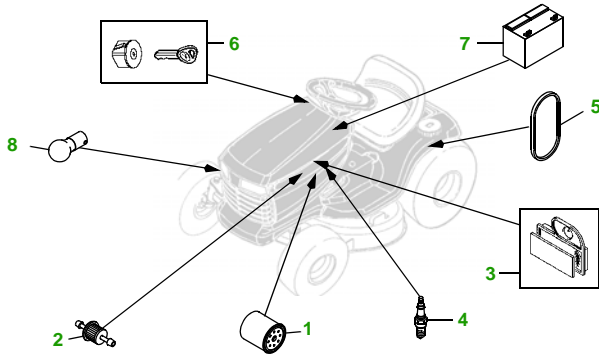

MAINTENANCE REMINDER SHEET

LTR180 with 42RD Deck

Lawn Tractor

Tractor S/N

42" Rear Discharge Deck

Deck S/N

Key	Part No.	Description
1	AM107423	OIL FILTER
2	AM116304	FUEL FILTER - IN-LINE
3	MIU10955	AIR FILTER FOAM
	M137556	AIR FILTER - PAPER
4	TY6081	SPARK PLUG
5	M141562	BELT - TRACTION DRIVE
6	GY20680	KEY
	AM132807	IGNITION SWITCH (S/N —500000)
	AM133597	IGNITION SWITCH (S/N 500001—)

Key	Part No.	Description
7	TY25878	BATTERY
8	AD2062R	HALOGEN HEADLIGHT BULB
9	M150718	BELT - TIMING
	M152630	V-BELT
10	AM131560	BLADE KIT - STANDARD
	AM131569	BLADE KIT - MULCHING
11	AM116299	GAGE WHEEL KIT