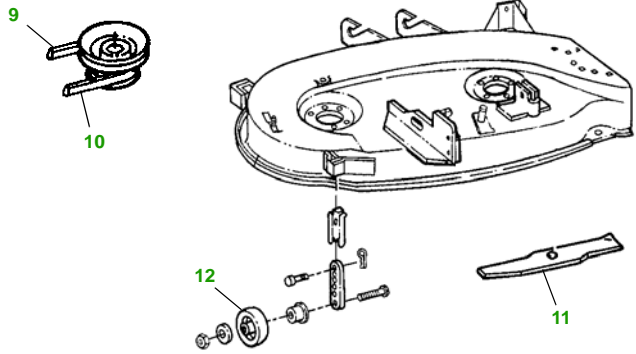

MAINTENANCE REMINDER SHEET

LX176 with 38" Deck

Lawn Tractor

Tractor S/N

38" Deck

Deck S/N

Key	Part No.	Description
1	AM107423	OIL FILTER
2	AM116304	FUEL FILTER - IN-LINE
3	M74285	AIR FILTER - FOAM
	M97211	AIR FILTER - PAPER
4	M802138	SPARK PLUG
5	M110978	BELT - TRACTION DRIVE
6	AM131841	KEY - PADDED
	AM120105	IGNITION SWITCH

Key	Part No.	Description
7	TY25878	BATTERY
8	AM106153	HALOGEN HEADLIGHT BULB
9	M77988	BELT - PRIMARY
10	M82462	BELT - SECONDARY
11	M82408	BLADE - LOW LIFT
	AM137324	KIT - SIDE DISCHARGE BLADE - STANDARD
	AM137326	KIT - BAGGING BLADE
12	M111489	GAGE WHEEL