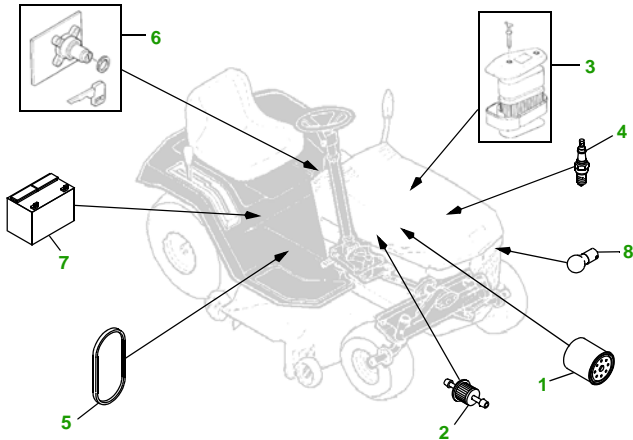

MAINTENANCE REMINDER SHEET

LX176 with 38" Deck

Lawn Tractor

Tractor S/N

38" Deck

Deck S/N

Key	Part No.	Description
1	AM107423	OIL FILTER
2	AM116304	FUEL FILTER - IN-LINE
3	M74285	AIR FILTER - FOAM
	M97211	AIR FILTER - PAPER
4	M802138	SPARK PLUG
5	M110978	BELT - TRACTION DRIVE
6	AM131841	KEY - PADDED
	AM120105	IGNITION SWITCH

Key	Part No.	Description
7	TY25878	BATTERY
8	AM106153	HALOGEN HEADLIGHT BULB
9	M77988	BELT - PRIMARY
10	M82462	BELT - SECONDARY
11	M82408	BLADE - LOW LIFT
	AM137324	KIT - SIDE DISCHARGE BLADE - STANDARD
	AM137326	KIT - BAGGING BLADE
12	M111489	GAGE WHEEL