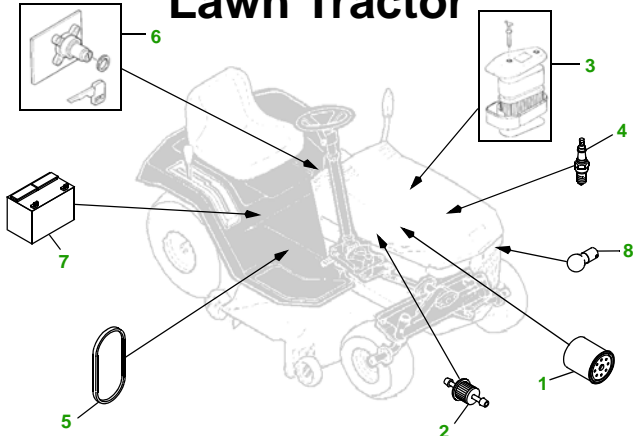

MAINTENANCE REMINDER SHEET

LX176 with 44M Deck

Lawn Tractor

Tractor S/N

44" Mulching Deck

Deck S/N

Key	Part No.	Description
1	AM107423	OIL FILTER
2	AM116304	FUEL FILTER - IN-LINE
3	M74285	AIR FILTER - FOAM
	M97211	AIR FILTER - PAPER
4	M802138	SPARK PLUG
5	M110978	BELT - TRACTION DRIVE
6	AM131841	KEY - PADDED
	AM120105	IGNITION SWITCH

Key	Part No.	Description
7	TY25878	BATTERY
8	AM106153	HALOGEN HEADLIGHT BULB
9	M77988	BELT - PRIMARY
10	M115776	BELT - SECONDARY
11	M119798	BLADE - MULCHING (TOP)
	M119799	BLADE - CUTTING (BOTTOM)
12	AM116299	GAGE WHEEL