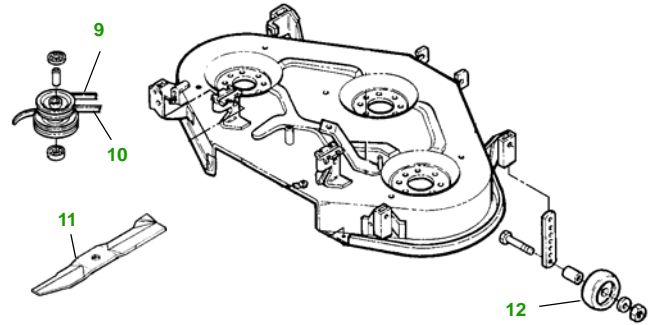

MAINTENANCE REMINDER SHEET

LX176 with 44M Deck

Lawn Tractor

Tractor S/N

44" Mulching Deck

Deck S/N

Key	Part No.	Description
1	AM107423	OIL FILTER
2	AM116304	FUEL FILTER - IN-LINE
3	M74285	AIR FILTER - FOAM
	M97211	AIR FILTER - PAPER
4	M802138	SPARK PLUG
5	M110978	BELT - TRACTION DRIVE
6	AM131841	KEY - PADDED
	AM120105	IGNITION SWITCH

Key	Part No.	Description
7	TY25878	BATTERY
8	AM106153	HALOGEN HEADLIGHT BULB
9	M77988	BELT - PRIMARY
10	M115776	BELT - SECONDARY
11	M119798	BLADE - MULCHING (TOP)
	M119799	BLADE - CUTTING (BOTTOM)
12	AM116299	GAGE WHEEL