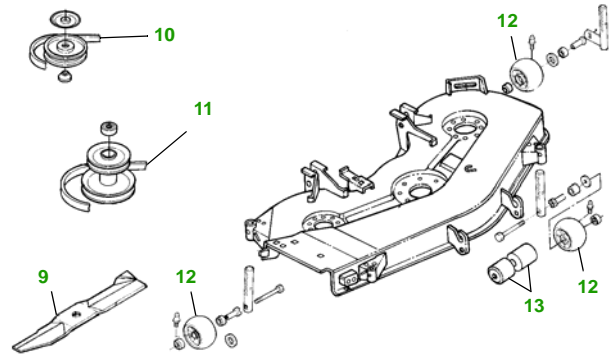

## LX176 with 48" Deck

### 48" Deck

Deck S/N

Key	Part No.	Description
1	AM107423	OIL FILTER
2	AM116304	FUEL FILTER - IN-LINE
3	M74285	AIR FILTER - FOAM
	M97211	AIR FILTER - PAPER
4	M802138	SPARK PLUG
5	M110978	BELT - TRACTION DRIVE
6	AM131841	KEY - PADDED
	AM120105	IGNITION SWITCH
7	TY25878	BATTERY

Key	Part No.	Description
8	AM106153	HALOGEN HEADLIGHT BULB
9	M115495	BLADE - STANDARD
	M135589	BLADE - HIGH LIFT
10	M110312	BELT - PRIMARY
11	M154958	BELT - SECONDARY
12	AM133602	KIT - GAGE WHEEL - FRONT
	AM117478	KIT - GAGE WHEEL - REAR
13	M113955	ROLLER - 2.9 INCH
	M114002	ROLLER - 3.9 INCH