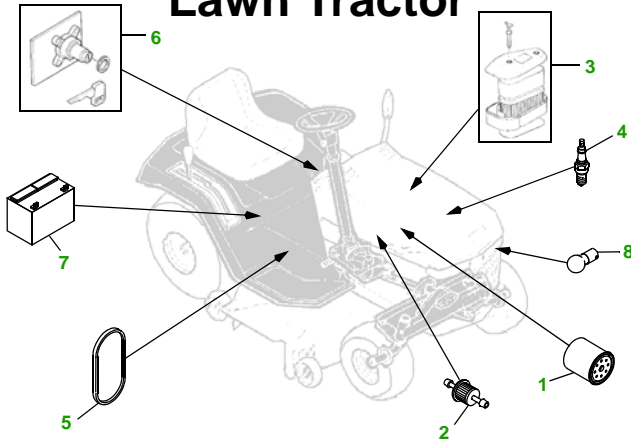

MAINTENANCE REMINDER SHEET

LX178 with 38" Deck

Lawn Tractor

Tractor S/N