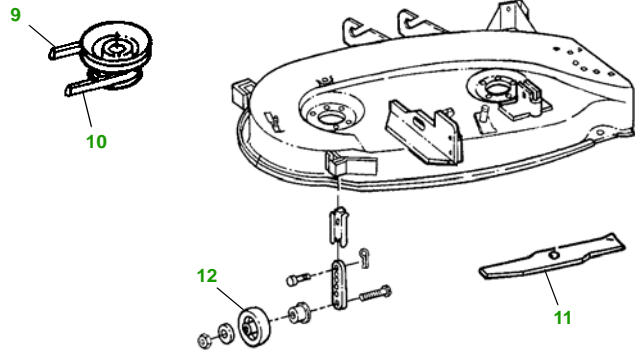

## LX178 with 38" Deck

### 38" Deck

Deck S/N

Key	Part No.	Description
1	AM107423	OIL FILTER
2	AM116304	FUEL FILTER - IN-LINE
3	M96846	AIR FILTER - FOAM
	M115978	AIR FILTER - PAPER
4	M71939	SPARK PLUG
5	M110978	BELT - TRACTION DRIVE
6	AM131841	KEY - PADDED
	AM119238	IGNITION SWITCH (S/N —070309)
	AM121084	IGNITION SWITCH (S/N 070310—)