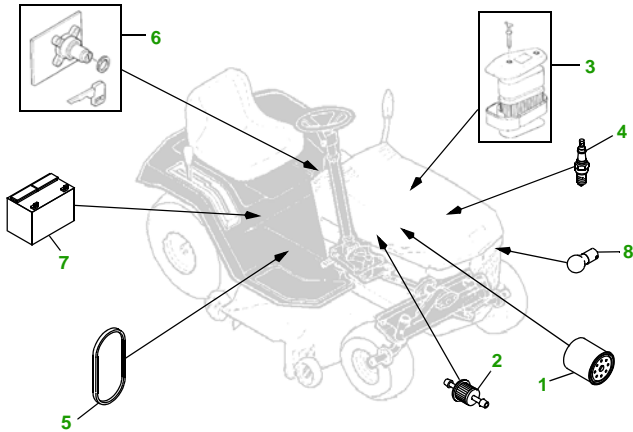

MAINTENANCE REMINDER SHEET

LX178 with 44M Deck

Lawn Tractor

Tractor S/N

44" Mulching Deck

Deck S/N

Key	Part No.	Description
1	AM107423	OIL FILTER
2	AM116304	FUEL FILTER - IN-LINE
3	M96846	AIR FILTER - FOAM
	M115978	AIR FILTER - PAPER
4	M71939	SPARK PLUG
5	M110978	BELT - TRACTION DRIVE
6	AM131841	KEY - PADDED
	AM119238	IGNITION SWITCH (S/N —070309)
	AM121084	IGNITION SWITCH (S/N 070310—)

Key	Part No.	Description
7	TY25878	BATTERY
8	AM106153	HALOGEN HEADLIGHT BULB
9	M77988	BELT - PRIMARY
10	M115776	BELT - SECONDARY
11	M119798	BLADE - MULCHING (TOP)
	M119799	BLADE - CUTTING (BOTTOM)
12	AM116299	GAGE WHEEL