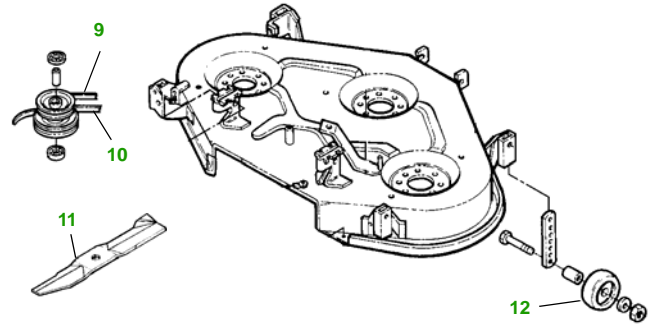

MAINTENANCE REMINDER SHEET

LX178 with 44M Deck

Lawn Tractor

Tractor S/N

44" Mulching Deck

Deck S/N

Key	Part No.	Description
1	AM107423	OIL FILTER
2	AM116304	FUEL FILTER - IN-LINE
3	M96846	AIR FILTER - FOAM
	M115978	AIR FILTER - PAPER
4	M71939	SPARK PLUG
5	M110978	BELT - TRACTION DRIVE
6	AM131841	KEY - PADDED
	AM119238	IGNITION SWITCH (S/N —070309)
	AM121084	IGNITION SWITCH (S/N 070310—)

Key	Part No.	Description
7	TY25878	BATTERY
8	AM106153	HALOGEN HEADLIGHT BULB
9	M77988	BELT - PRIMARY
10	M115776	BELT - SECONDARY
11	M119798	BLADE - MULCHING (TOP)
	M119799	BLADE - CUTTING (BOTTOM)
12	AM116299	GAGE WHEEL