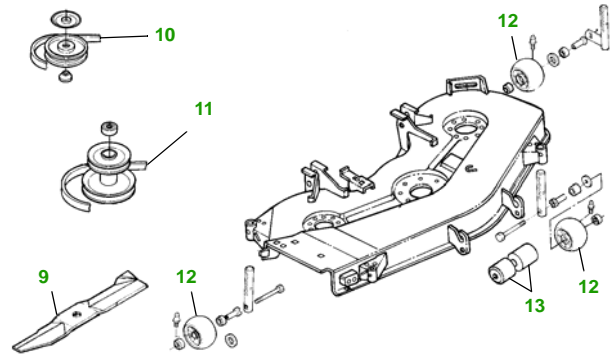

MAINTENANCE REMINDER SHEET

LX178 with 48" Deck

Lawn Tractor

Tractor S/N

48" Deck

Deck S/N

Key	Part No.	Description
1	AM107423	OIL FILTER
2	AM116304	FUEL FILTER - IN-LINE
3	M96846	AIR FILTER - FOAM
	M115978	AIR FILTER - PAPER
4	M71939	SPARK PLUG
5	M110978	BELT - TRACTION DRIVE
6	AM131841	KEY - PADDED
	AM119238	IGNITION SWITCH (S/N —070309)
	AM121084	IGNITION SWITCH (S/N 070310—)

Key	Part No.	Description
7	TY25878	BATTERY
8	AM106153	HALOGEN HEADLIGHT BULB
9	M115495	BLADE - STANDARD
	M135589	BLADE - HIGH LIFT
10	M110312	BELT - PRIMARY
11	M154958	BELT - SECONDARY
12	AM133602	KIT - GAGE WHEEL - FRONT
	AM117478	KIT - GAGE WHEEL - REAR
13	M113955	ROLLER - 2.9 INCH
	M114002	ROLLER - 3.9 INCH