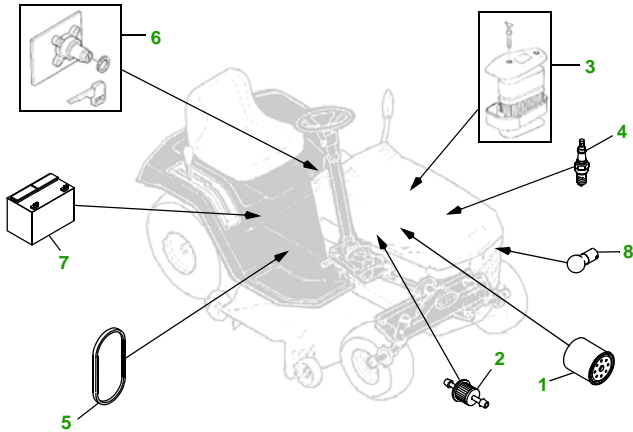

MAINTENANCE REMINDER SHEET

LX178 with 48" Deck

Lawn Tractor

Tractor S/N

48" Deck

Deck S/N

Key	Part No.	Description
1	AM107423	OIL FILTER
2	AM116304	FUEL FILTER - IN-LINE
3	M96846	AIR FILTER - FOAM
	M115978	AIR FILTER - PAPER
4	M71939	SPARK PLUG
5	M110978	BELT - TRACTION DRIVE
6	AM131841	KEY - PADDED
	AM119238	IGNITION SWITCH (S/N —070309)
	AM121084	IGNITION SWITCH (S/N 070310—)

Key	Part No.	Description
7	TY25878	BATTERY
8	AM106153	HALOGEN HEADLIGHT BULB
9	M115495	BLADE - STANDARD
	M135589	BLADE - HIGH LIFT
10	M110312	BELT - PRIMARY
11	M154958	BELT - SECONDARY
12	AM133602	KIT - GAGE WHEEL - FRONT
	AM117478	KIT - GAGE WHEEL - REAR
13	M113955	ROLLER - 2.9 INCH
	M114002	ROLLER - 3.9 INCH