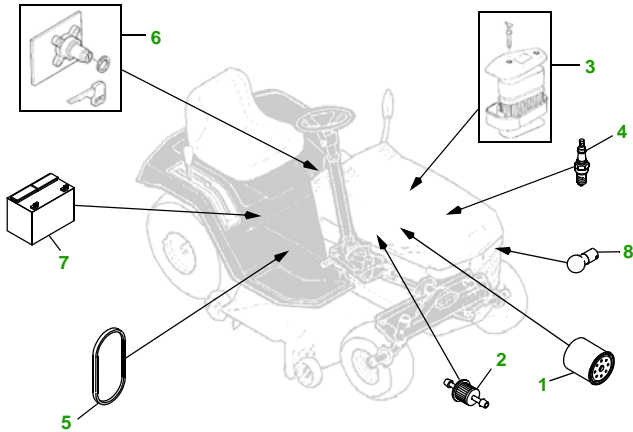

MAINTENANCE REMINDER SHEET

LX188 with 38" Deck

Lawn Tractor

Tractor S/N

38" Deck

Deck S/N

Key	Part No.	Description
1	AM107423	OIL FILTER
2	AM116304	FUEL FILTER - IN-LINE
3	M96846	AIR FILTER - FOAM
	M115978	AIR FILTER - PAPER
4	M71939	SPARK PLUG
5	M110978	BELT - TRACTION DRIVE
6	AM131841	KEY - PADDED
	AM119238	IGNITION SWITCH (S/N —070141)
	AM121084	IGNITION SWITCH (S/N 070142—)

Key	Part No.	Description
7	TY25878	BATTERY
8	AM106153	HALOGEN HEADLIGHT BULB
9	M77988	BELT - PRIMARY
10	M82462	BELT - SECONDARY
11	M82408	BLADE - LOW LIFT
	AM137324	KIT - SIDE DISCHARGE BLADE - STANDARD
	AM137326	KIT - BAGGING BLADE
12	M111489	GAGE WHEEL