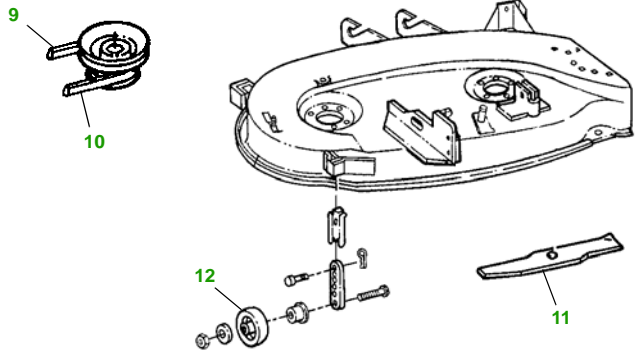

MAINTENANCE REMINDER SHEET

LX188 with 38" Deck

Lawn Tractor

Tractor S/N

38" Deck

Deck S/N

Key	Part No.	Description
1	AM107423	OIL FILTER
2	AM116304	FUEL FILTER - IN-LINE
3	M96846	AIR FILTER - FOAM
	M115978	AIR FILTER - PAPER
4	M71939	SPARK PLUG
5	M110978	BELT - TRACTION DRIVE
6	AM131841	KEY - PADDED
	AM119238	IGNITION SWITCH (S/N —070141)
	AM121084	IGNITION SWITCH (S/N 070142—)

Key	Part No.	Description
7	TY25878	BATTERY
8	AM106153	HALOGEN HEADLIGHT BULB
9	M77988	BELT - PRIMARY
10	M82462	BELT - SECONDARY
11	M82408	BLADE - LOW LIFT
	AM137324	KIT - SIDE DISCHARGE BLADE - STANDARD
	AM137326	KIT - BAGGING BLADE
12	M111489	GAGE WHEEL