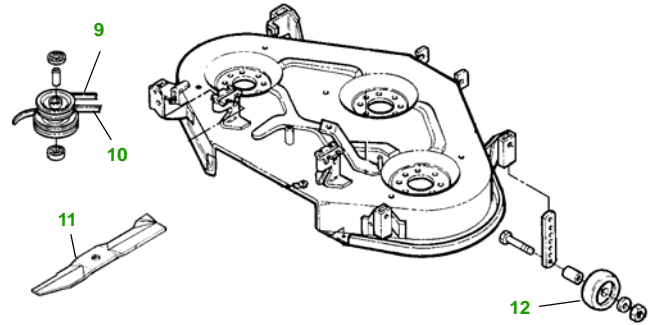

MAINTENANCE REMINDER SHEET

LX188 with 44M Deck

Lawn Tractor

Tractor S/N

44" Mulching Deck

Deck S/N

| Key | Part No. | Description |
|-----|----------|-------------------------------|
| 1 | AM107423 | OIL FILTER |
| 2 | AM116304 | FUEL FILTER - IN-LINE |
| 3 | M96846 | AIR FILTER - FOAM |
| | M115978 | AIR FILTER - PAPER |
| 4 | M71939 | SPARK PLUG |
| 5 | M110978 | BELT - TRACTION DRIVE |
| 6 | AM131841 | KEY - PADDED |
| | AM119238 | IGNITION SWITCH (S/N —070141) |

| Key | Part No. | Description |
|-----|----------|-------------------------------|
| | AM121084 | IGNITION SWITCH (S/N 070142—) |
| 7 | TY25878 | BATTERY |
| 8 | AM106153 | HALOGEN HEADLIGHT BULB |
| 9 | M77988 | BELT - PRIMARY |
| 10 | M115776 | BELT - SECONDARY |
| 11 | M119798 | BLADE - MULCHING (TOP) |
| | M119799 | BLADE - CUTTING (BOTTOM) |
| 12 | AM116299 | GAGE WHEEL |