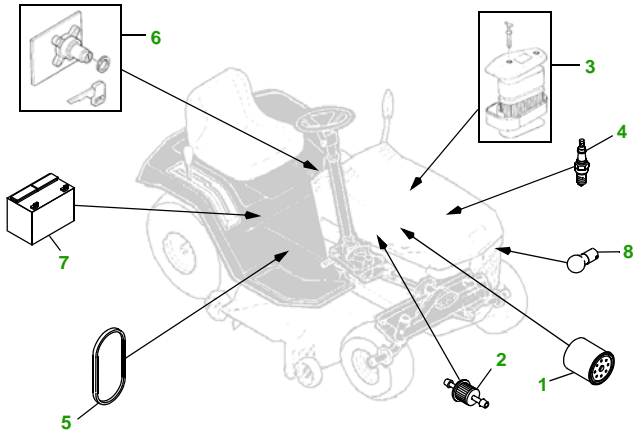

MAINTENANCE REMINDER SHEET

LX188 with 44M Deck

Lawn Tractor

Tractor S/N

44" Mulching Deck

Deck S/N

| Key | Part No. | Description |
|-----|----------|-------------------------------|
| 1 | AM107423 | OIL FILTER |
| 2 | AM116304 | FUEL FILTER - IN-LINE |
| 3 | M96846 | AIR FILTER - FOAM |
| | M115978 | AIR FILTER - PAPER |
| 4 | M71939 | SPARK PLUG |
| 5 | M110978 | BELT - TRACTION DRIVE |
| 6 | AM131841 | KEY - PADDED |
| | AM119238 | IGNITION SWITCH (S/N —070141) |

| Key | Part No. | Description |
|-----|----------|-------------------------------|
| | AM121084 | IGNITION SWITCH (S/N 070142—) |
| 7 | TY25878 | BATTERY |
| 8 | AM106153 | HALOGEN HEADLIGHT BULB |
| 9 | M77988 | BELT - PRIMARY |
| 10 | M115776 | BELT - SECONDARY |
| 11 | M119798 | BLADE - MULCHING (TOP) |
| | M119799 | BLADE - CUTTING (BOTTOM) |
| 12 | AM116299 | GAGE WHEEL |