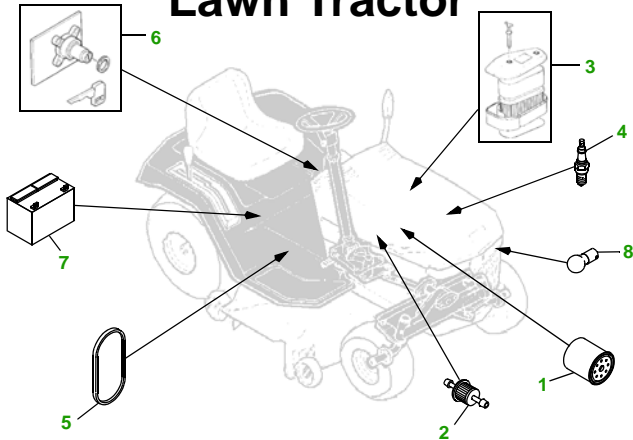

MAINTENANCE REMINDER SHEET

LX188 with 48" Deck

Lawn Tractor

Tractor S/N

48" Deck

Deck S/N

Key	Part No.	Description
1	AM107423	OIL FILTER
2	AM116304	FUEL FILTER - IN-LINE
3	M96846	AIR FILTER - FOAM
	M115978	AIR FILTER - PAPER
4	M71939	SPARK PLUG
5	M110978	BELT - TRACTION DRIVE
6	AM131841	KEY - PADDED
	AM119238	IGNITION SWITCH (S/N —070141)
	AM121084	IGNITION SWITCH (S/N 070142—)

Key	Part No.	Description
7	TY25878	BATTERY
8	AM106153	HALOGEN HEADLIGHT BULB
9	M115495	BLADE - STANDARD
	M135589	BLADE - HIGH LIFT
10	M110312	BELT - PRIMARY
11	M154958	BELT - SECONDARY
12	AM133602	KIT - GAGE WHEEL - FRONT
	AM117478	KIT - GAGE WHEEL - REAR
13	M113955	ROLLER - 2.9 INCH
	M114002	ROLLER - 3.9 INCH