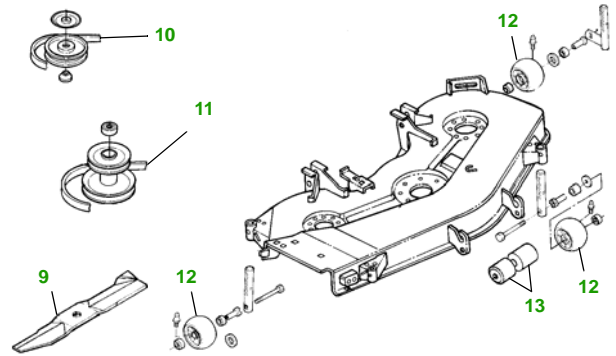

MAINTENANCE REMINDER SHEET

LX188 with 48" Deck

Lawn Tractor

Tractor S/N

48" Deck

Deck S/N

Key	Part No.	Description
1	AM107423	OIL FILTER
2	AM116304	FUEL FILTER - IN-LINE
3	M96846	AIR FILTER - FOAM
	M115978	AIR FILTER - PAPER
4	M71939	SPARK PLUG
5	M110978	BELT - TRACTION DRIVE
6	AM131841	KEY - PADDED
	AM119238	IGNITION SWITCH (S/N —070141)
	AM121084	IGNITION SWITCH (S/N 070142—)

Key	Part No.	Description
7	TY25878	BATTERY
8	AM106153	HALOGEN HEADLIGHT BULB
9	M115495	BLADE - STANDARD
	M135589	BLADE - HIGH LIFT
10	M110312	BELT - PRIMARY
11	M154958	BELT - SECONDARY
12	AM133602	KIT - GAGE WHEEL - FRONT
	AM117478	KIT - GAGE WHEEL - REAR
13	M113955	ROLLER - 2.9 INCH
	M114002	ROLLER - 3.9 INCH