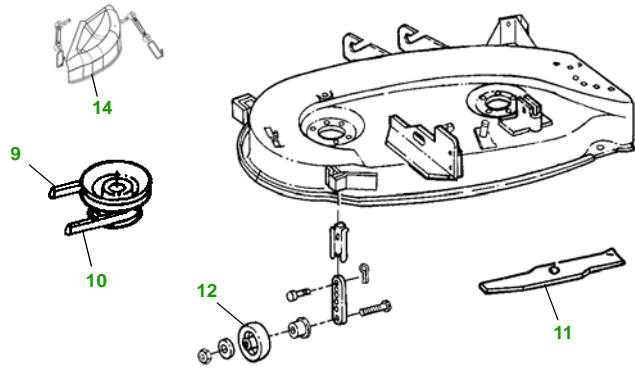

## LX266 with 38" Deck

### 38" Deck

Deck S/N

Key	Part No.	Description	Key	Part No.	Description
1	GY20577	OIL FILTER	9	M117608	BELT - PRIMARY
2	GY20709	FUEL FILTER - IN-LINE	10	M82462	BELT - SECONDARY
3	GY20661	AIR FILTER KIT	11	M82408	BLADE - LOW LIFT
4	M78543	SPARK PLUG		AM137324	KIT - SIDE DISCHARGE BLADE - STANDARD
5	M146667	BELT - TRACTION DRIVE		AM137326	KIT - BAGGING BLADE
6	AM131841	KEY - PADDED	12	M111489	GAGE WHEEL
7	TY25881	BATTERY	13	LG240	HOME MAINTENANCE KIT
8	AD2062R	HALOGEN HEADLIGHT BULB	14	BM21817	TRICYCLER MULCH KIT