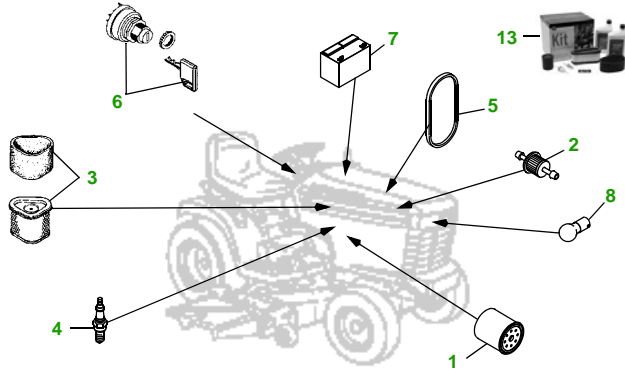

MAINTENANCE REMINDER SHEET

LX266 with 38" Deck

Lawn Tractor

Tractor S/N