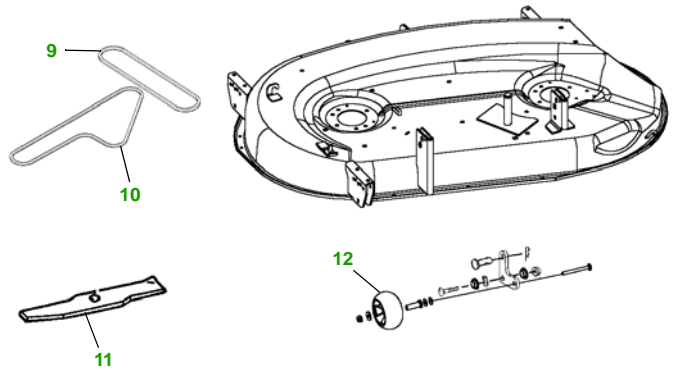

MAINTENANCE REMINDER SHEET

LX266 with 42C Deck

Lawn Tractor

Tractor S/N

42" Convertible Deck

Deck S/N

Key	Part No.	Description
1	AM125424	OIL FILTER
2	AM116304	FUEL FILTER - IN-LINE
3	GY20661	AIR FILTER KIT
4	M78543	SPARK PLUG
5	M146667	BELT - TRACTION DRIVE
6	AM131841	KEY - PADDED
	AM132500	IGNITION SWITCH
7	TY25881	BATTERY

Key	Part No.	Description
8	AD2062R	HALOGEN HEADLIGHT BULB
9	M143019	BELT - PRIMARY
10	M43820	BELT - SECONDARY
11	M148613	BLADE - STANDARD
	M139975	BLADE - MULCHING
	M139977	BLADE - HI LIFT
12	AM133602	GAGE WHEEL