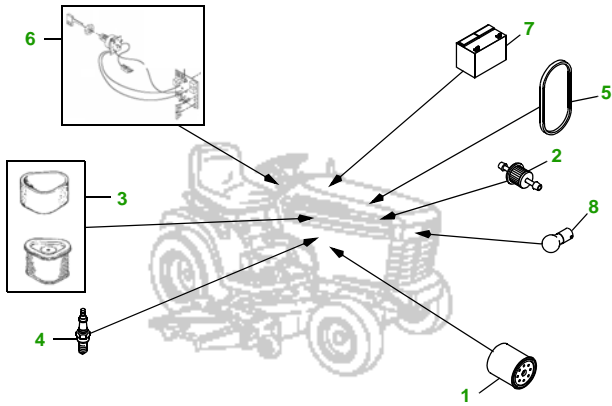

MAINTENANCE REMINDER SHEET

LX266 with 42C Deck

Lawn Tractor

Tractor S/N

42" Convertible Deck

Deck S/N

Key	Part No.	Description
1	AM125424	OIL FILTER
2	AM116304	FUEL FILTER - IN-LINE
3	GY20661	AIR FILTER KIT
4	M78543	SPARK PLUG
5	M146667	BELT - TRACTION DRIVE
6	AM131841	KEY - PADDED
	AM132500	IGNITION SWITCH
7	TY25881	BATTERY

Key	Part No.	Description
8	AD2062R	HALOGEN HEADLIGHT BULB
9	M143019	BELT - PRIMARY
10	M43820	BELT - SECONDARY
11	M148613	BLADE - STANDARD
	M139975	BLADE - MULCHING
	M139977	BLADE - HI LIFT
12	AM133602	GAGE WHEEL

Service Recommendations

Qty	Part No	Item	Qty or Capacity	Change Interval in Hours
4	AM125424	Engine Oil Filter	1	25/50/150/250
1	TY22076	2 1/2 GAL. Engine Oil Turf Gard® 10W30	1.9 qt	25/50/150/250
2	TY6341	JD Multi Purpose SD Polyurea Grease		As Needed