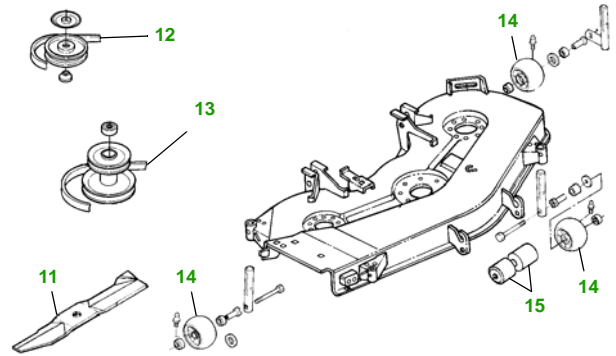

MAINTENANCE REMINDER SHEET

LX266 with 48" Deck

Lawn Tractor

Tractor S/N

48" Deck

Deck S/N

Key	Part No.	Description
1	AM125424	OIL FILTER
2	AM116304	FUEL FILTER - IN-LINE
3	GY20661	AIR FILTER KIT
4	M78543	SPARK PLUG
5	M146667	BELT - TRACTION DRIVE
6	AM131841	KEY - PADDED
	AM132500	IGNITION SWITCH

Key	Part No.	Description
7	TY25881	BATTERY
8	AD2062R	HALOGEN HEADLIGHT BULB
9	M110312	BELT - PRIMARY
10	M154958	BELT - SECONDARY
11	M115495	BLADE - STANDARD
	M135589	BLADE - HIGH LIFT
12	AM117478	GAGE WHEEL