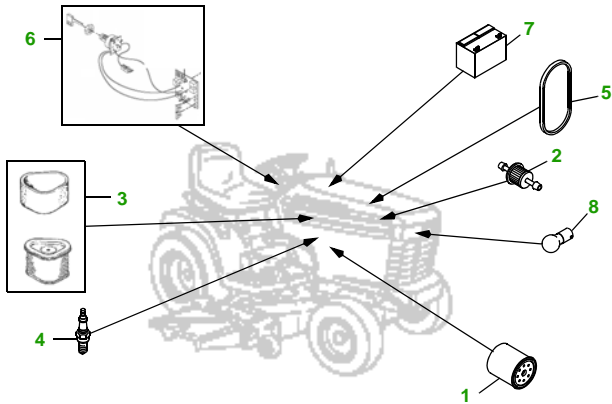

MAINTENANCE REMINDER SHEET

LX266 with 48" Deck

Lawn Tractor

Tractor S/N

48" Deck

Deck S/N

Key	Part No.	Description
1	AM125424	OIL FILTER
2	AM116304	FUEL FILTER - IN-LINE
3	GY20661	AIR FILTER KIT
4	M78543	SPARK PLUG
5	M146667	BELT - TRACTION DRIVE
6	AM131841	KEY - PADDED
	AM132500	IGNITION SWITCH

Key	Part No.	Description
7	TY25881	BATTERY
8	AD2062R	HALOGEN HEADLIGHT BULB
9	M110312	BELT - PRIMARY
10	M154958	BELT - SECONDARY
11	M115495	BLADE - STANDARD
	M135589	BLADE - HIGH LIFT
12	AM117478	GAGE WHEEL