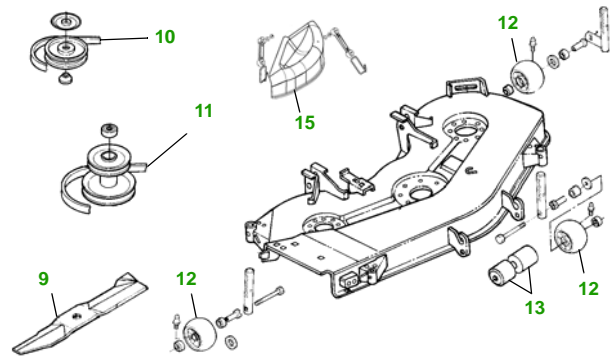

## LX266 with 48" Deck

### 48" Deck

Deck S/N

Key	Part No.	Description
1	GY20577	OIL FILTER
2	GY20709	FUEL FILTER - IN-LINE
3	GY20661	AIR FILTER KIT
4	M78543	SPARK PLUG
5	M146667	BELT - TRACTION DRIVE
6	AM131841	KEY - PADDED
7	TY25881	BATTERY
8	AD2062R	HALOGEN HEADLIGHT BULB

Key	Part No.	Description
9	M115495	BLADE - STANDARD
	M135589	BLADE - HIGH LIFT
10	M110312	BELT - PRIMARY
11	M154958	BELT - SECONDARY
12	AM133602	KIT - GAGE WHEEL
13	M113955	ROLLER - 2.9 INCH
	M114002	ROLLER - 3.9 INCH
14	LG240	HOME MAINTENANCE KIT
15	BM19918	TRICYCLER MULCH KIT