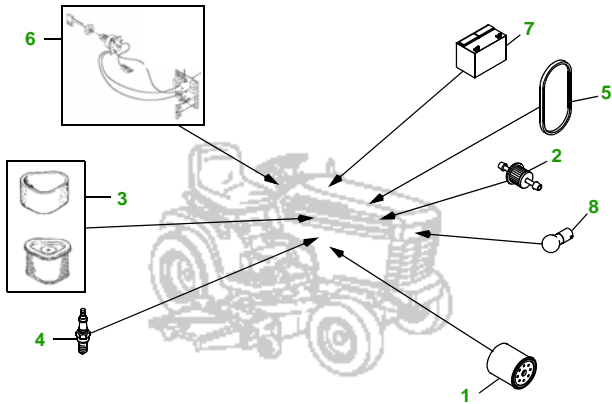

MAINTENANCE REMINDER SHEET

LX277 with 38" Deck

Lawn Tractor

Tractor S/N

38" Deck

Deck S/N

Key	Part No.	Description
1	AM107423	OIL FILTER
2	AM116304	FUEL FILTER - IN-LINE
3	MIU10955	FOAM AIR FILTER ELEMENT
	M137556	PAPER AIR FILTER ELEMENT
4	TY6081	SPARK PLUG
5	M146667	BELT - TRACTION DRIVE
6	AM131841	KEY - PADDED
	AM132500	IGNITION SWITCH

Key	Part No.	Description
7	TY25881	BATTERY
8	AD2062R	HALOGEN HEADLIGHT BULB
9	M117608	BELT - PRIMARY
10	M82462	BELT - SECONDARY
11	M82408	BLADE - LOW LIFT
	AM137324	KIT - SIDE DISCHARGE BLADE - STANDARD
	AM137326	KIT - BAGGING BLADE
12	M111489	GAGE WHEEL