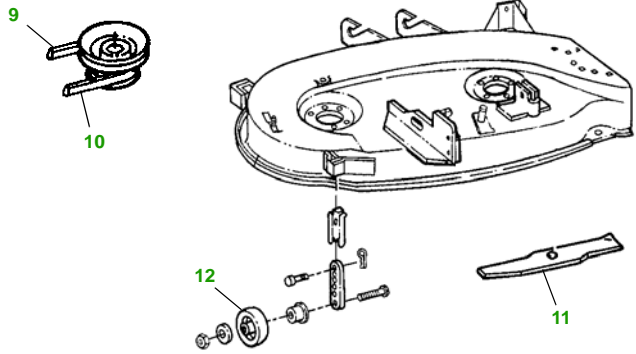

MAINTENANCE REMINDER SHEET

LX277 with 38" Deck

Lawn Tractor

Tractor S/N

38" Deck

Deck S/N

Key	Part No.	Description
1	AM107423	OIL FILTER
2	AM116304	FUEL FILTER - IN-LINE
3	MIU10955	FOAM AIR FILTER ELEMENT
	M137556	PAPER AIR FILTER ELEMENT
4	TY6081	SPARK PLUG
5	M146667	BELT - TRACTION DRIVE
6	AM131841	KEY - PADDED
	AM132500	IGNITION SWITCH

Key	Part No.	Description
7	TY25881	BATTERY
8	AD2062R	HALOGEN HEADLIGHT BULB
9	M117608	BELT - PRIMARY
10	M82462	BELT - SECONDARY
11	M82408	BLADE - LOW LIFT
	AM137324	KIT - SIDE DISCHARGE BLADE - STANDARD
	AM137326	KIT - BAGGING BLADE
12	M111489	GAGE WHEEL