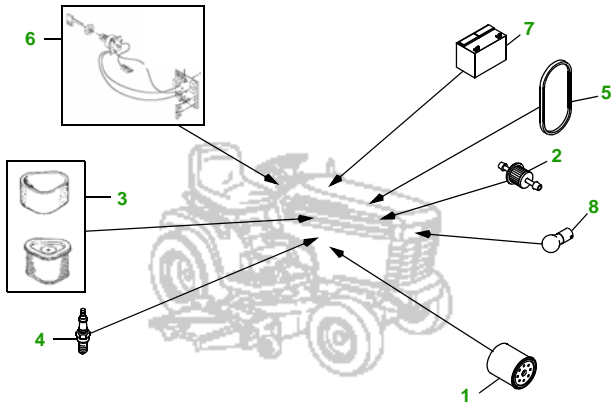

MAINTENANCE REMINDER SHEET

LX277 with 42C Deck

Lawn Tractor

Tractor S/N

42" Convertible Deck

Deck S/N

Key	Part No.	Description
1	AM107423	OIL FILTER
2	AM116304	FUEL FILTER - IN-LINE
3	MIU10955	FOAM AIR FILTER ELEMENT
	M137556	PAPER AIR FILTER ELEMENT
4	TY6081	SPARK PLUG
5	M146667	BELT - TRACTION DRIVE
6	AM131841	KEY - PADDED
	AM132500	IGNITION SWITCH

Key	Part No.	Description
7	TY25881	BATTERY
8	AD2062R	HALOGEN HEADLIGHT BULB
9	M143019	BELT - PRIMARY
10	M43820	BELT - SECONDARY
11	M148613	BLADE - STANDARD
	M139975	BLADE - MULCHING
	M139977	BLADE - HI LIFT
12	AM133602	GAGE WHEEL