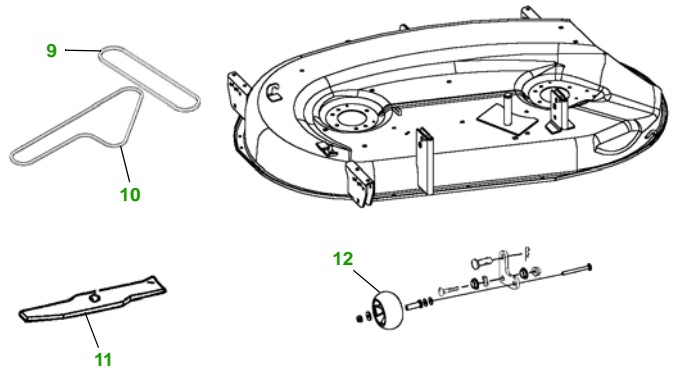

MAINTENANCE REMINDER SHEET

LX277 with 42C Deck

Lawn Tractor

Tractor S/N

42" Convertible Deck

Deck S/N

Key	Part No.	Description
1	AM107423	OIL FILTER
2	AM116304	FUEL FILTER - IN-LINE
3	MIU10955	FOAM AIR FILTER ELEMENT
	M137556	PAPER AIR FILTER ELEMENT
4	TY6081	SPARK PLUG
5	M146667	BELT - TRACTION DRIVE
6	AM131841	KEY - PADDED
	AM132500	IGNITION SWITCH

Key	Part No.	Description
7	TY25881	BATTERY
8	AD2062R	HALOGEN HEADLIGHT BULB
9	M143019	BELT - PRIMARY
10	M43820	BELT - SECONDARY
11	M148613	BLADE - STANDARD
	M139975	BLADE - MULCHING
	M139977	BLADE - HI LIFT
12	AM133602	GAGE WHEEL