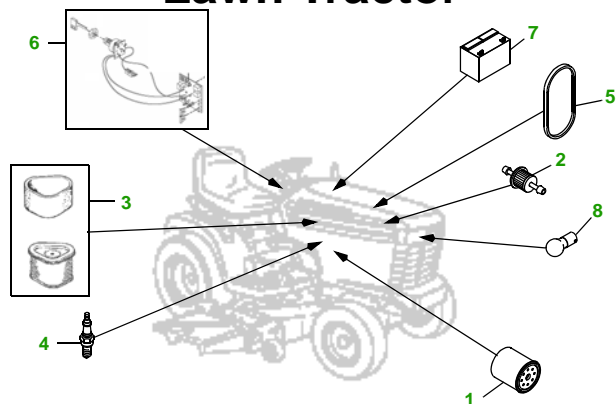

MAINTENANCE REMINDER SHEET

LX277 with 42M Deck

Lawn Tractor

Tractor S/N

42" Mulching Deck

Deck S/N

Key	Part No.	Description
1	AM107423	OIL FILTER
2	AM116304	FUEL FILTER - IN-LINE
3	MIU10955	FOAM AIR FILTER ELEMENT
	M137556	PAPER AIR FILTER ELEMENT
4	TY6081	SPARK PLUG
5	M146667	BELT - TRACTION DRIVE
6	AM131841	KEY - PADDED
	AM132500	IGNITION SWITCH

Key	Part No.	Description
7	TY25881	BATTERY
8	AD2062R	HALOGEN HEADLIGHT BULB
9	AM130172	BLADE - KIT
10	M140502	BELT - PRIMARY
11	M150717	BELT - SECONDARY
12	AM133602	KIT - GAGE WHEEL

Service Recommendations