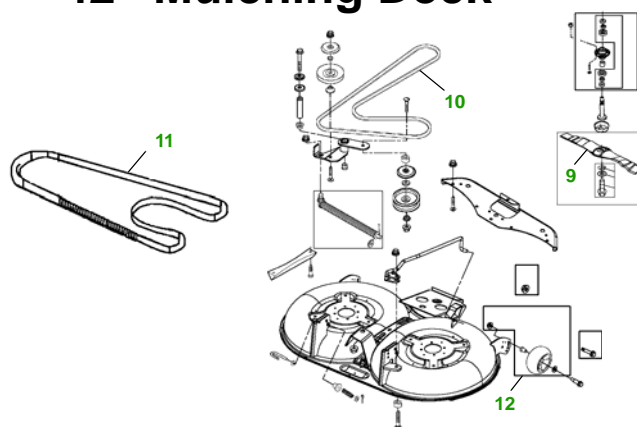

MAINTENANCE REMINDER SHEET

LX277 with 42M Deck

Lawn Tractor

Tractor S/N

42" Mulching Deck

Deck S/N

Key	Part No.	Description
1	AM107423	OIL FILTER
2	AM116304	FUEL FILTER - IN-LINE
3	MIU10955	FOAM AIR FILTER ELEMENT
	M137556	PAPER AIR FILTER ELEMENT
4	TY6081	SPARK PLUG
5	M146667	BELT - TRACTION DRIVE
6	AM131841	KEY - PADDED
	AM132500	IGNITION SWITCH

Key	Part No.	Description
7	TY25881	BATTERY
8	AD2062R	HALOGEN HEADLIGHT BULB
9	AM130172	BLADE - KIT
10	M140502	BELT - PRIMARY
11	M150717	BELT - SECONDARY
12	AM133602	KIT - GAGE WHEEL

Service Recommendations