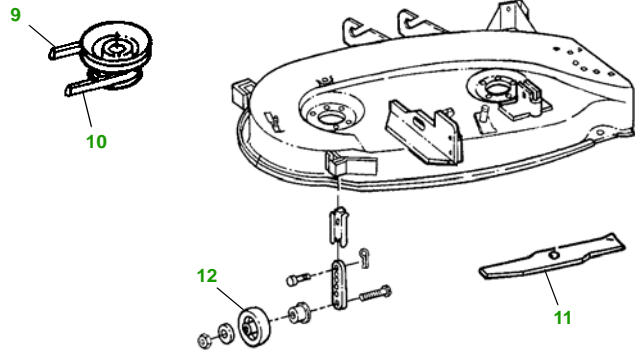

MAINTENANCE REMINDER SHEET

LX277AWS with 38" Deck

Lawn Tractor

Tractor S/N

38" Deck

Deck S/N

Key	Part No.	Description
1	AM107423	OIL FILTER
2	AM116304	FUEL FILTER - IN-LINE
3	MIU10955	FOAM AIR FILTER ELEMENT
	M137556	PAPER AIR FILTER ELEMENT
4	TY6081	SPARK PLUG
5	M127524	BELT - TRACTION DRIVE (S/N —060000)
	M147044	BELT - TRACTION DRIVE (S/N 060001—)
6	AM131841	KEY - PADDED
	AM132500	IGNITION SWITCH

Key	Part No.	Description
7	TY25881	BATTERY
8	AD2062R	HALOGEN HEADLIGHT BULB
9	M117608	BELT - PRIMARY
10	M82462	BELT - SECONDARY
11	M82408	BLADE - LOW LIFT
	AM137324	KIT - SIDE DISCHARGE BLADE - STANDARD
	AM137326	KIT - BAGGING BLADE
12	M111489	GAGE WHEEL