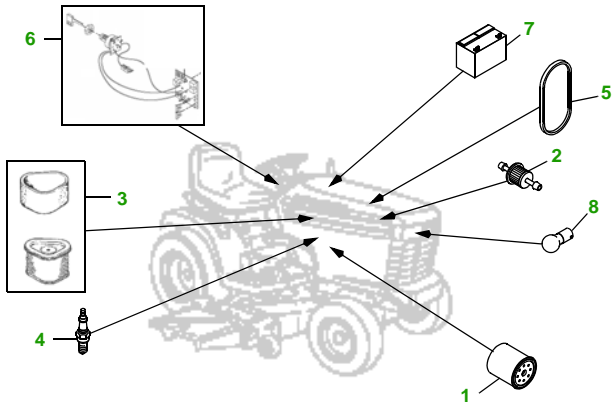

MAINTENANCE REMINDER SHEET

LX277AWS with 38" Deck

Lawn Tractor

Tractor S/N

38" Deck

Deck S/N

Key	Part No.	Description
1	AM107423	OIL FILTER
2	AM116304	FUEL FILTER - IN-LINE
3	MIU10955	FOAM AIR FILTER ELEMENT
	M137556	PAPER AIR FILTER ELEMENT
4	TY6081	SPARK PLUG
5	M127524	BELT - TRACTION DRIVE (S/N —060000)
	M147044	BELT - TRACTION DRIVE (S/N 060001—)
6	AM131841	KEY - PADDED
	AM132500	IGNITION SWITCH

Key	Part No.	Description
7	TY25881	BATTERY
8	AD2062R	HALOGEN HEADLIGHT BULB
9	M117608	BELT - PRIMARY
10	M82462	BELT - SECONDARY
11	M82408	BLADE - LOW LIFT
	AM137324	KIT - SIDE DISCHARGE BLADE - STANDARD
	AM137326	KIT - BAGGING BLADE
12	M111489	GAGE WHEEL