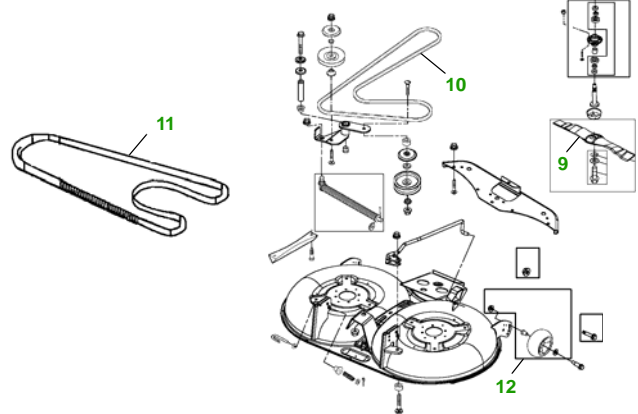

### 42" Mulching Deck

Deck S/N

Key	Part No.	Description
1	AM107423	OIL FILTER
2	GY20709	FUEL FILTER - IN-LINE
3	MIU10955	FOAM AIR FILTER ELEMENT
	M137556	PAPER AIR FILTER ELEMENT
4	TY6081	SPARK PLUG
5	M127524	BELT - TRACTION DRIVE (S/N —060000)
	M147044	BELT - TRACTION DRIVE (S/N 060001—)
6	AM131841	KEY - PADDED