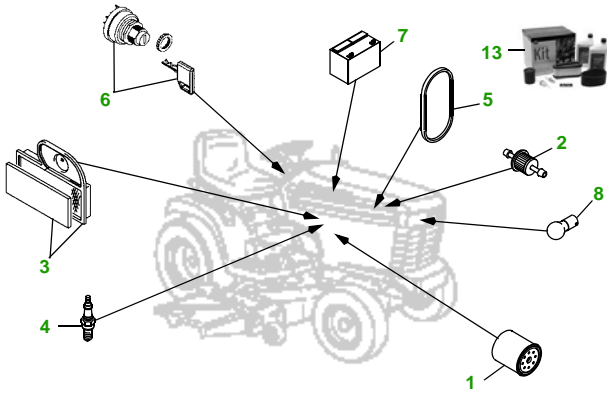

MAINTENANCE REMINDER SHEET

LX277AWS with 42M Deck

Tractor

Tractor S/N