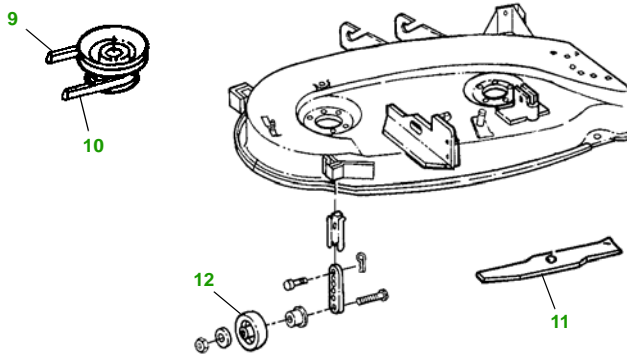

## LX279 with 38" Deck

### 38" Deck

Deck S/N

Key	Part No.	Description
1	AM107423	ENGINE OIL FILTER
2	AM116304	FUEL FILTER IN-LINE
3	M76076	FOAM AIR FILTER ELEMENT
	M76077	PAPER AIR FILTER ELEMENT
4	M138938	SPARK PLUG
5	M146667	BELT - TRACTION DRIVE
6	AM131841	KEY - PADDED
	AM132500	IGNITION SWITCH