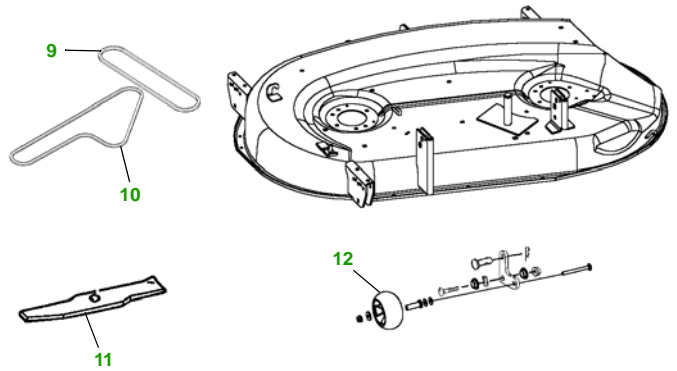

MAINTENANCE REMINDER SHEET

LX279 with 42C Deck

Lawn Tractor

Tractor S/N

42" Convertible Deck

Deck S/N

Key	Part No.	Description
1	AM107423	ENGINE OIL FILTER
2	AM116304	FUEL FILTER IN-LINE
3	M76076	FOAM AIR FILTER ELEMENT
	M76077	PAPER AIR FILTER ELEMENT
4	M138938	SPARK PLUG
5	M146667	BELT - TRACTION DRIVE
6	AM131841	KEY - PADDED
	AM132500	IGNITION SWITCH

Key	Part No.	Description
7	TY25881	BATTERY
8	AD2062R	HALOGEN HEADLIGHT BULB
9	M143019	BELT - PRIMARY
10	M43820	BELT - SECONDARY
11	M148613	BLADE - STANDARD
	M139975	BLADE - MULCHING
	M139977	BLADE - HI LIFT
12	AM133602	GAGE WHEEL