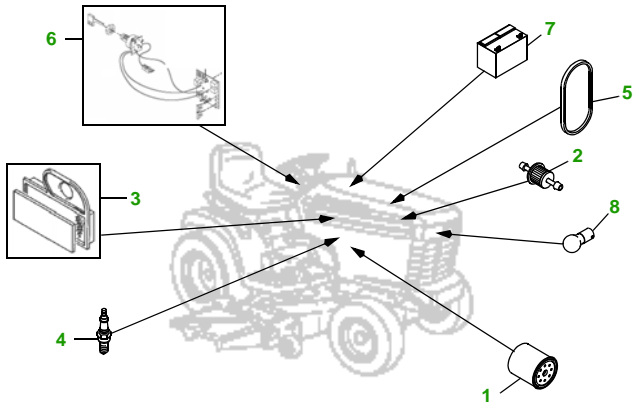

MAINTENANCE REMINDER SHEET

LX279 with 42C Deck

Lawn Tractor

Tractor S/N

42" Convertible Deck

Deck S/N

Key	Part No.	Description
1	AM107423	ENGINE OIL FILTER
2	AM116304	FUEL FILTER IN-LINE
3	M76076	FOAM AIR FILTER ELEMENT
	M76077	PAPER AIR FILTER ELEMENT
4	M138938	SPARK PLUG
5	M146667	BELT - TRACTION DRIVE
6	AM131841	KEY - PADDED
	AM132500	IGNITION SWITCH

Key	Part No.	Description
7	TY25881	BATTERY
8	AD2062R	HALOGEN HEADLIGHT BULB
9	M143019	BELT - PRIMARY
10	M43820	BELT - SECONDARY
11	M148613	BLADE - STANDARD
	M139975	BLADE - MULCHING
	M139977	BLADE - HI LIFT
12	AM133602	GAGE WHEEL