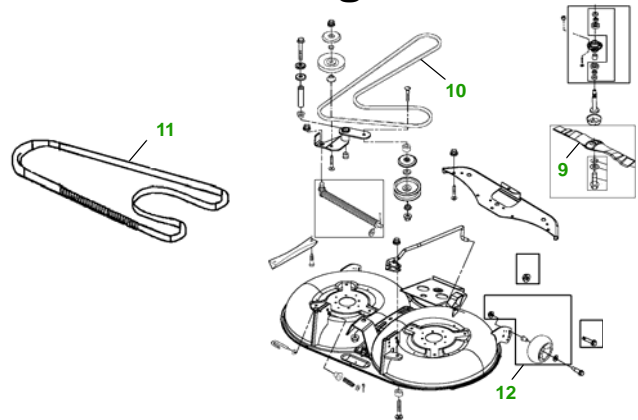

MAINTENANCE REMINDER SHEET

LX279 with 42M Deck

Lawn Tractor

Tractor S/N

42" Mulching Deck

Deck S/N

Key	Part No.	Description
1	AM107423	ENGINE OIL FILTER
2	AM116304	FUEL FILTER IN-LINE
3	M76076	FOAM AIR FILTER ELEMENT
	M76077	PAPER AIR FILTER ELEMENT
4	M138938	SPARK PLUG
5	M146667	BELT - TRACTION DRIVE
6	AM131841	KEY - PADDED
	AM132500	IGNITION SWITCH

Key	Part No.	Description
7	TY25881	BATTERY
8	AD2062R	HALOGEN HEADLIGHT BULB
9	AM130172	BLADE - KIT
10	M140502	BELT - PRIMARY
11	M150717	BELT - SECONDARY
12	AM133602	KIT - GAGE WHEEL

Service Recommendations