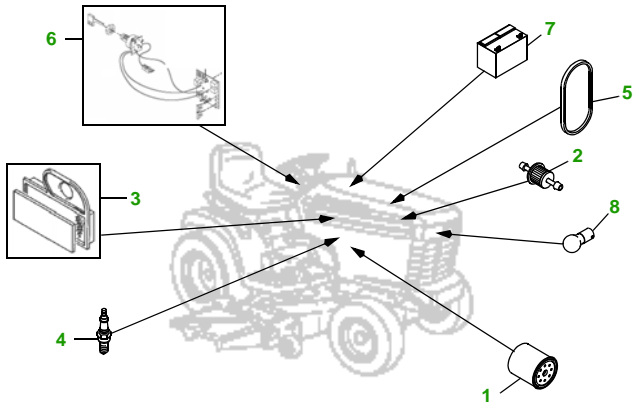

MAINTENANCE REMINDER SHEET

LX279 with 42M Deck

Lawn Tractor

Tractor S/N

42" Mulching Deck

Deck S/N

Key	Part No.	Description
1	AM107423	ENGINE OIL FILTER
2	AM116304	FUEL FILTER IN-LINE
3	M76076	FOAM AIR FILTER ELEMENT
	M76077	PAPER AIR FILTER ELEMENT
4	M138938	SPARK PLUG
5	M146667	BELT - TRACTION DRIVE
6	AM131841	KEY - PADDED
	AM132500	IGNITION SWITCH

Key	Part No.	Description
7	TY25881	BATTERY
8	AD2062R	HALOGEN HEADLIGHT BULB
9	AM130172	BLADE - KIT
10	M140502	BELT - PRIMARY
11	M150717	BELT - SECONDARY
12	AM133602	KIT - GAGE WHEEL

Service Recommendations