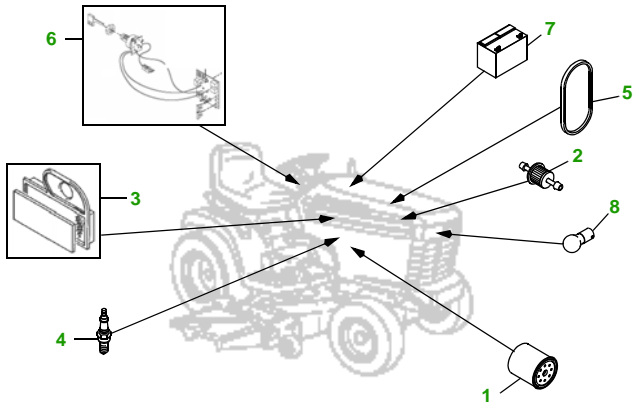

MAINTENANCE REMINDER SHEET

LX279 with 48C Deck

Lawn Tractor

Tractor S/N

48" Convertible Deck

Deck S/N

Key	Part No.	Description
1	AM107423	ENGINE OIL FILTER
2	AM116304	FUEL FILTER IN-LINE
3	M76076	FOAM AIR FILTER ELEMENT
	M76077	PAPER AIR FILTER ELEMENT
4	M138938	SPARK PLUG
5	M146667	BELT - TRACTION DRIVE
6	AM131841	KEY - PADDED
	AM132500	IGNITION SWITCH
7	TY25881	BATTERY

Key	Part No.	Description
8	AD2062R	HALOGEN HEADLIGHT BULB
9	M143019	BELT - PRIMARY
10	M154958	BELT - SECONDARY
11	M145476	BLADE - STANDARD
	M127673	BLADE - MULCHING
12	AM133602	GAGE WHEEL - FRONT
	AM125172	GAGE WHEEL - REAR
13	M113955	ROLLER