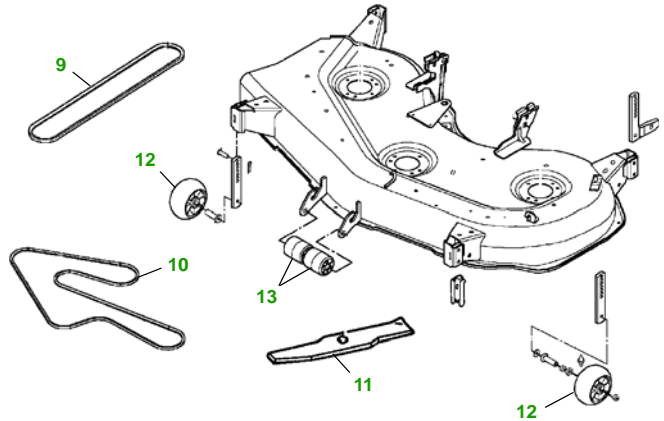

MAINTENANCE REMINDER SHEET

LX279 with 48C Deck

Lawn Tractor

Tractor S/N

48" Convertible Deck

Deck S/N

Key	Part No.	Description
1	AM107423	ENGINE OIL FILTER
2	AM116304	FUEL FILTER IN-LINE
3	M76076	FOAM AIR FILTER ELEMENT
	M76077	PAPER AIR FILTER ELEMENT
4	M138938	SPARK PLUG
5	M146667	BELT - TRACTION DRIVE
6	AM131841	KEY - PADDED
	AM132500	IGNITION SWITCH
7	TY25881	BATTERY

Key	Part No.	Description
8	AD2062R	HALOGEN HEADLIGHT BULB
9	M143019	BELT - PRIMARY
10	M154958	BELT - SECONDARY
11	M145476	BLADE - STANDARD
	M127673	BLADE - MULCHING
12	AM133602	GAGE WHEEL - FRONT
	AM125172	GAGE WHEEL - REAR
13	M113955	ROLLER