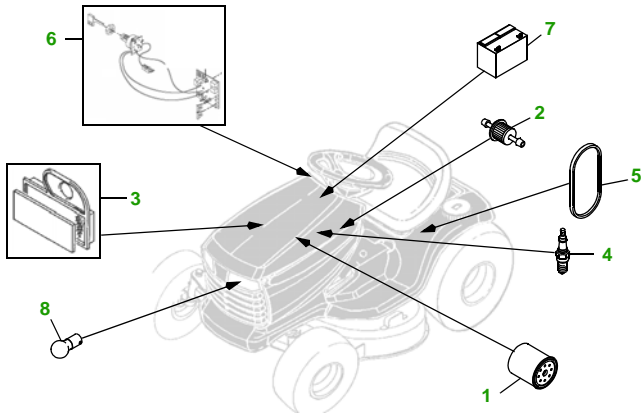

MAINTENANCE REMINDER SHEET

LX280 with 42C Deck

Lawn Tractor

Tractor S/N

42" Convertible Deck

Deck S/N

Key	Part No.	Description
1	AM107423	ENGINE OIL FILTER
2	AM116304	FUEL FILTER IN-LINE
3	MIU10955	FOAM AIR FILTER ELEMENT
	M137556	PAPER AIR FILTER ELEMENT
4	TY6081	SPARK PLUG
5	M147044	BELT - TRACTION DRIVE
6	AM131841	KEY - PADDED
	AM132500	IGNITION SWITCH

Key	Part No.	Description
7	TY25881	BATTERY
8	AD2062R	HALOGEN HEADLIGHT BULB
9	M143019	BELT - PRIMARY
10	M43820	BELT - SECONDARY
11	M148613	BLADE - STANDARD
	M139975	BLADE - MULCHING
12	AM133602	GAGE WHEEL