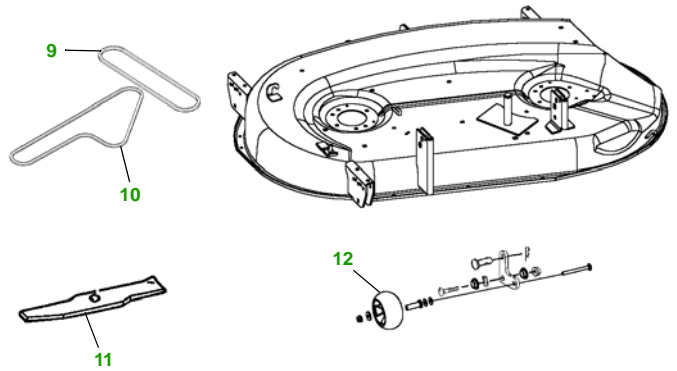

MAINTENANCE REMINDER SHEET

LX280 with 42C Deck

Lawn Tractor

Tractor S/N

42" Convertible Deck

Deck S/N

Key	Part No.	Description
1	AM107423	ENGINE OIL FILTER
2	AM116304	FUEL FILTER IN-LINE
3	MIU10955	FOAM AIR FILTER ELEMENT
	M137556	PAPER AIR FILTER ELEMENT
4	TY6081	SPARK PLUG
5	M147044	BELT - TRACTION DRIVE
6	AM131841	KEY - PADDED
	AM132500	IGNITION SWITCH

Key	Part No.	Description
7	TY25881	BATTERY
8	AD2062R	HALOGEN HEADLIGHT BULB
9	M143019	BELT - PRIMARY
10	M43820	BELT - SECONDARY
11	M148613	BLADE - STANDARD
	M139975	BLADE - MULCHING
12	AM133602	GAGE WHEEL