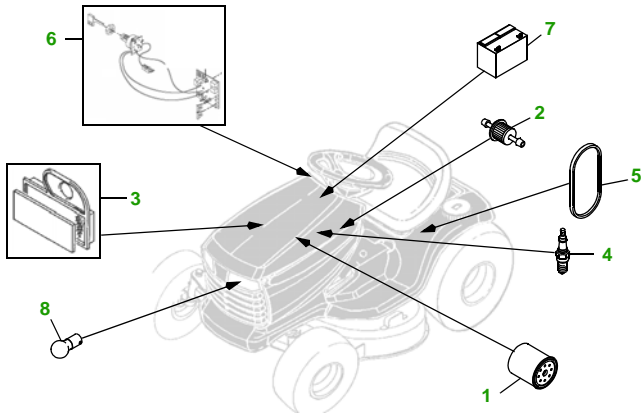

MAINTENANCE REMINDER SHEET

LX280 with 42M Deck

Lawn Tractor

Tractor S/N

42" Mulching Deck

Deck S/N

Key	Part No.	Description
1	AM107423	ENGINE OIL FILTER
2	AM116304	FUEL FILTER IN-LINE
3	MIU10955	FOAM AIR FILTER ELEMENT
	M137556	PAPER AIR FILTER ELEMENT
4	TY6081	SPARK PLUG
5	M147044	BELT - TRACTION DRIVE
6	AM131841	KEY - PADDED
	AM132500	IGNITION SWITCH

Key	Part No.	Description
7	TY25881	BATTERY
8	AD2062R	HALOGEN HEADLIGHT BULB
9	AM130172	BLADE - KIT
10	M140502	BELT - PRIMARY
11	M150717	BELT - SECONDARY
12	AM133602	KIT - GAGE WHEEL

Service Recommendations

"As Needed" Parts

Qty	Part No	Item	Qty or Capacity	Change Interval in Hours
4	AM107423	Engine Oil Filter	1	25/50/150/250
1	TY22076	2 1/2 GAL. Engine Oil Turf Gard® 10W30	1.9 qt	25/50/150/250
1	AM116304	Fuel Filter	1	200
2	TY6341	JD Multi Purpose SD Polyurea Grease		As Needed