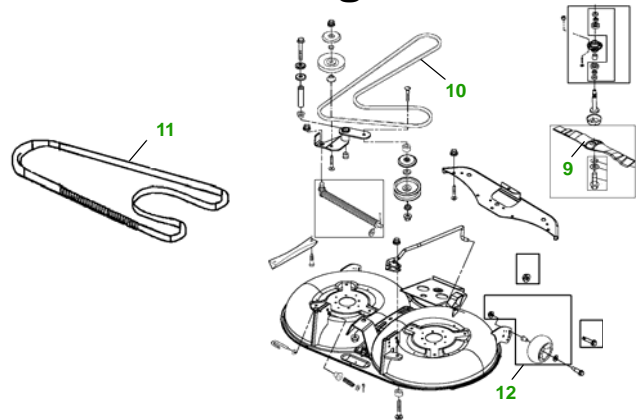

MAINTENANCE REMINDER SHEET

LX280 with 42M Deck

Lawn Tractor

Tractor S/N

42" Mulching Deck

Deck S/N

Key	Part No.	Description
1	AM107423	ENGINE OIL FILTER
2	AM116304	FUEL FILTER IN-LINE
3	MIU10955	FOAM AIR FILTER ELEMENT
	M137556	PAPER AIR FILTER ELEMENT
4	TY6081	SPARK PLUG
5	M147044	BELT - TRACTION DRIVE
6	AM131841	KEY - PADDED
	AM132500	IGNITION SWITCH

Key	Part No.	Description
7	TY25881	BATTERY
8	AD2062R	HALOGEN HEADLIGHT BULB
9	AM130172	BLADE - KIT
10	M140502	BELT - PRIMARY
11	M150717	BELT - SECONDARY
12	AM133602	KIT - GAGE WHEEL

Service Recommendations