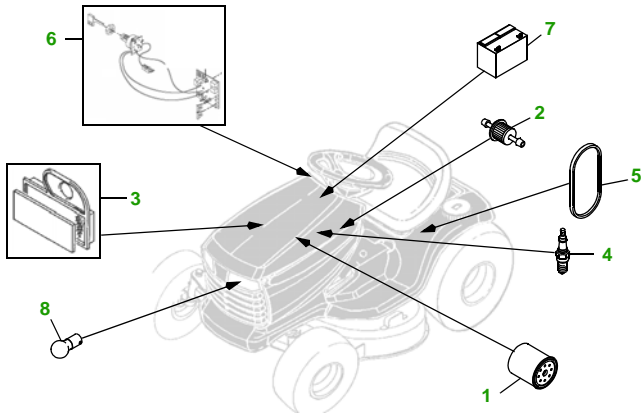

MAINTENANCE REMINDER SHEET

LX280 with 48C Deck

Lawn Tractor

Tractor S/N

48" Convertible Deck

Deck S/N

Key	Part No.	Description
1	AM107423	ENGINE OIL FILTER
2	AM116304	FUEL FILTER IN-LINE
3	MIU10955	FOAM AIR FILTER ELEMENT
	M137556	PAPER AIR FILTER ELEMENT
4	TY6081	SPARK PLUG
5	M147044	BELT - TRACTION DRIVE
6	AM131841	KEY - PADDED
	AM132500	IGNITION SWITCH
7	TY25881	BATTERY

Key	Part No.	Description
8	AD2062R	HALOGEN HEADLIGHT BULB
9	M143019	BELT - PRIMARY
10	M154958	BELT - SECONDARY
11	M145476	BLADE - STANDARD
	M127673	BLADE - MULCHING
12	AM133602	GAGE WHEEL - FRONT
	AM125172	GAGE WHEEL - REAR
13	M113955	ROLLER