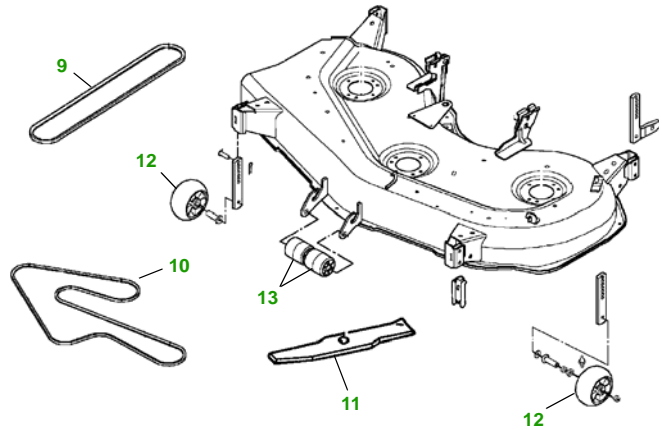

MAINTENANCE REMINDER SHEET

LX280 with 48C Deck

Lawn Tractor

Tractor S/N

48" Convertible Deck

Deck S/N

Key	Part No.	Description
1	AM107423	ENGINE OIL FILTER
2	AM116304	FUEL FILTER IN-LINE
3	MIU10955	FOAM AIR FILTER ELEMENT
	M137556	PAPER AIR FILTER ELEMENT
4	TY6081	SPARK PLUG
5	M147044	BELT - TRACTION DRIVE
6	AM131841	KEY - PADDED
	AM132500	IGNITION SWITCH
7	TY25881	BATTERY

Key	Part No.	Description
8	AD2062R	HALOGEN HEADLIGHT BULB
9	M143019	BELT - PRIMARY
10	M154958	BELT - SECONDARY
11	M145476	BLADE - STANDARD
	M127673	BLADE - MULCHING
12	AM133602	GAGE WHEEL - FRONT
	AM125172	GAGE WHEEL - REAR
13	M113955	ROLLER