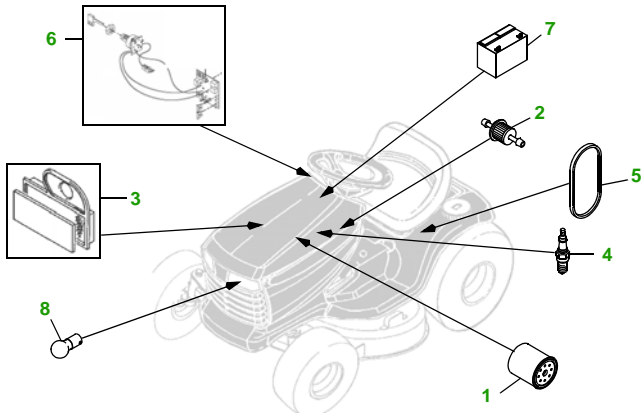

MAINTENANCE REMINDER SHEET

LX280 with 54C Deck

Lawn Tractor

Tractor S/N

54" Convertible Deck

Deck S/N

Key	Part No.	Description
1	AM107423	ENGINE OIL FILTER
2	AM116304	FUEL FILTER IN-LINE
3	MIU10955	FOAM AIR FILTER ELEMENT
	M137556	PAPER AIR FILTER ELEMENT
4	TY6081	SPARK PLUG
5	M147044	BELT - TRACTION DRIVE
6	AM131841	KEY - PADDED
	AM132500	IGNITION SWITCH
7	TY25881	BATTERY

Key	Part No.	Description
8	AD2062R	HALOGEN HEADLIGHT BULB
9	M143520	BLADE - STANDARD
	M145516	BLADE - MULCHING
10	M143019	BELT - PRIMARY
11	M154960	BELT - SECONDARY
12	AM125172	KIT - GAGE WHEEL
13	M113955	ROLLER