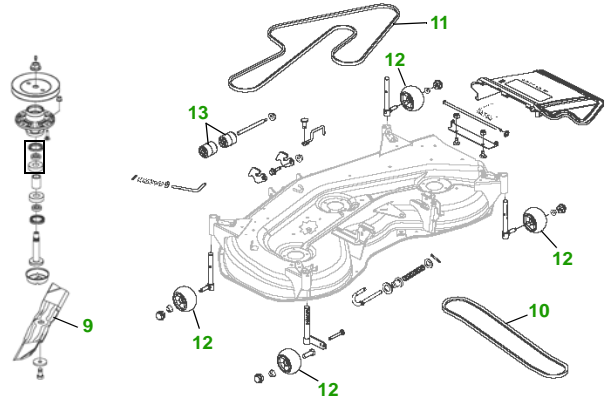

MAINTENANCE REMINDER SHEET

LX280 with 54C Deck

Lawn Tractor

Tractor S/N

54" Convertible Deck

Deck S/N

Key	Part No.	Description
1	AM107423	ENGINE OIL FILTER
2	AM116304	FUEL FILTER IN-LINE
3	MIU10955	FOAM AIR FILTER ELEMENT
	M137556	PAPER AIR FILTER ELEMENT
4	TY6081	SPARK PLUG
5	M147044	BELT - TRACTION DRIVE
6	AM131841	KEY - PADDED
	AM132500	IGNITION SWITCH
7	TY25881	BATTERY

Key	Part No.	Description
8	AD2062R	HALOGEN HEADLIGHT BULB
9	M143520	BLADE - STANDARD
	M145516	BLADE - MULCHING
10	M143019	BELT - PRIMARY
11	M154960	BELT - SECONDARY
12	AM125172	KIT - GAGE WHEEL
13	M113955	ROLLER

Service Recommendations

"As Needed" Parts

Qty	Part No	Item	Qty or Capacity	Change Interval in Hours
4	AM107423	Engine Oil Filter	1	25/50/150/250
1	TY22076	2 1/2 GAL. Engine Oil Turf Gard® 10W30	1.9 qt	25/50/150/250
1	AM116304	Fuel Filter	1	200
2	TY6341	JD Multi Purpose SD Polyurea Grease		As Needed