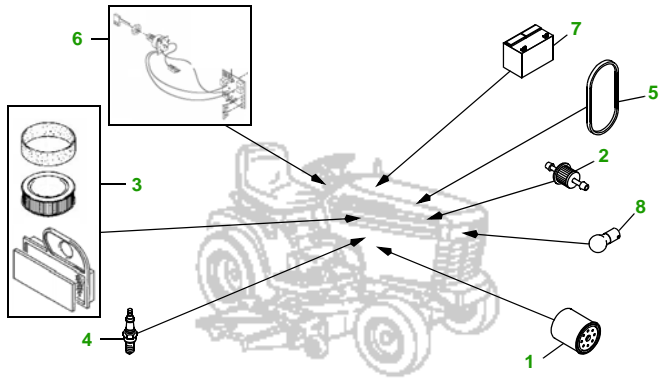

MAINTENANCE REMINDER SHEET

LX288 with 42M Deck

Lawn Tractor

Tractor S/N

42" Mulching Deck

Deck S/N

Key	Part No.	Description
1	AM125424	ENGINE OIL FILTER (BRIGGS)
	AM107423	ENGINE OIL FILTER (KAWASAKI)
2	AM116304	FUEL FILTER IN-LINE
3	LG272490S	FOAM FILTER ELEMENT (BRIGGS)
	MIU10955	FOAM FILTERELEMENT (KAWASAKI)
	LG394018JD	PAPER FILTER ELEMENT (BRIGGS)
	M137556	PAPER FILTER ELEMENT (KAWASAKI)
4	M78543	SPARK PLUG (BRIGGS)
	TY6081	SPARK PLUG (KAWASAKI)

Key	Part No.	Description
5	M146667	BELT - TRACTION DRIVE
6	AM131841	KEY - PADDED
	AM132500	IGNITION MODULE
7	TY25881	BATTERY
8	AD2062R	HALOGEN HEADLIGHT BULB
9	AM130172	BLADE - KIT
10	M140502	BELT - PRIMARY
11	M150717	BELT - SECONDARY
12	AM133602	KIT - GAGE WHEEL