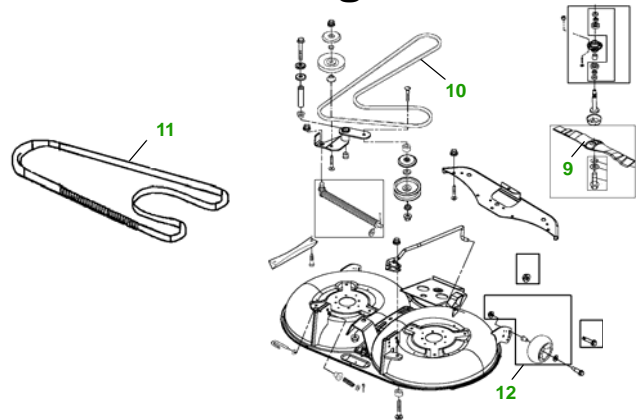

MAINTENANCE REMINDER SHEET

LX288 with 42M Deck

Lawn Tractor

Tractor S/N

42" Mulching Deck

Deck S/N

Key	Part No.	Description
1	AM125424	ENGINE OIL FILTER (BRIGGS)
	AM107423	ENGINE OIL FILTER (KAWASAKI)
2	AM116304	FUEL FILTER IN-LINE
3	LG272490S	FOAM FILTER ELEMENT (BRIGGS)
	MIU10955	FOAM FILTERELEMENT (KAWASAKI)
	LG394018JD	PAPER FILTER ELEMENT (BRIGGS)
	M137556	PAPER FILTER ELEMENT (KAWASAKI)
4	M78543	SPARK PLUG (BRIGGS)
	TY6081	SPARK PLUG (KAWASAKI)

Key	Part No.	Description
5	M146667	BELT - TRACTION DRIVE
6	AM131841	KEY - PADDED
	AM132500	IGNITION MODULE
7	TY25881	BATTERY
8	AD2062R	HALOGEN HEADLIGHT BULB
9	AM130172	BLADE - KIT
10	M140502	BELT - PRIMARY
11	M150717	BELT - SECONDARY
12	AM133602	KIT - GAGE WHEEL