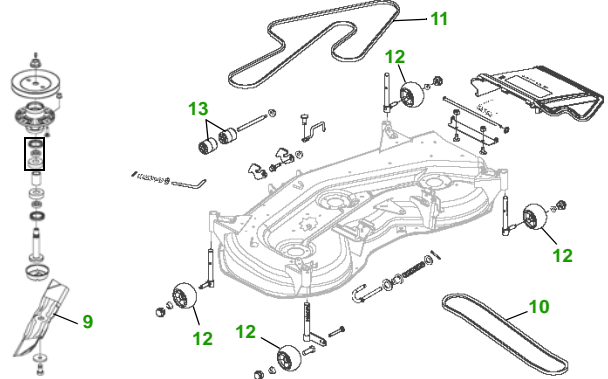

MAINTENANCE REMINDER SHEET

LX288 with 54C Deck

Lawn Tractor

Tractor S/N

54" Convertible Deck

Deck S/N

Key	Part No.	Description
1	AM125424	ENGINE OIL FILTER (BRIGGS)
	AM107423	ENGINE OIL FILTER (KAWASAKI)
2	AM116304	FUEL FILTER IN-LINE
3	LG272490S	FOAM FILTER ELEMENT (BRIGGS)
	MIU10955	FOAM FILTER ELEMENT (KAWASAKI)
	LG394018JD	PAPER FILTER ELEMENT (BRIGGS)
	M137556	PAPER FILTER ELEMENT (KAWASAKI)
4	M78543	SPARK PLUG (BRIGGS)
	TY6081	SPARK PLUG (KAWASAKI)
5	M146667	BELT - TRACTION DRIVE

Key	Part No.	Description
6	AM131841	KEY - PADDED
	AM132500	IGNITION MODULE
7	TY25881	BATTERY
8	AD2062R	HALOGEN HEADLIGHT BULB
9	M143520	BLADE - STANDARD
	M145516	BLADE - MULCHING
10	M143019	BELT - PRIMARY
11	M154960	BELT - SECONDARY
12	AM125172	KIT - GAGE WHEEL
13	M113955	ROLLER

Service Recommendations

"As Needed" Parts

Qty	Part No	Item	Qty or Capacity	Change Interval in Hours
4	AM125424	Engine Oil Filter (Briggs)	1	25/50/150/250
4	AM107423	Engine Oil Filter (Kawasaki)	1	25/50/150/250
1	TY22076	2 1/2 GAL. Engine Oil Turf Gard @ 10W30	1.8 qt	25/50/150/250
1	AM116304	Fuel Filter	1	200
2	TY6341	JD Multi Purpose SD Polyurea Grease		As Needed