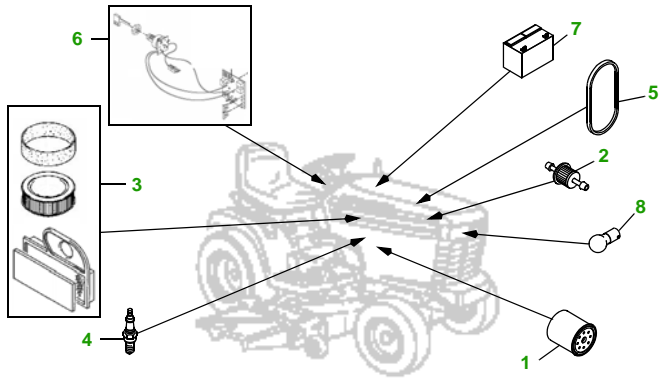

MAINTENANCE REMINDER SHEET

LX288 with 54C Deck

Lawn Tractor

Tractor S/N

54" Convertible Deck

Deck S/N

Key	Part No.	Description
1	AM125424	ENGINE OIL FILTER (BRIGGS)
	AM107423	ENGINE OIL FILTER (KAWASAKI)
2	AM116304	FUEL FILTER IN-LINE
3	LG272490S	FOAM FILTER ELEMENT (BRIGGS)
	MIU10955	FOAM FILTER ELEMENT (KAWASAKI)
	LG394018JD	PAPER FILTER ELEMENT (BRIGGS)
	M137556	PAPER FILTER ELEMENT (KAWASAKI)
4	M78543	SPARK PLUG (BRIGGS)
	TY6081	SPARK PLUG (KAWASAKI)
5	M146667	BELT - TRACTION DRIVE

Key	Part No.	Description
6	AM131841	KEY - PADDED
	AM132500	IGNITION MODULE
7	TY25881	BATTERY
8	AD2062R	HALOGEN HEADLIGHT BULB
9	M143520	BLADE - STANDARD
	M145516	BLADE - MULCHING
10	M143019	BELT - PRIMARY
11	M154960	BELT - SECONDARY
12	AM125172	KIT - GAGE WHEEL
13	M113955	ROLLER