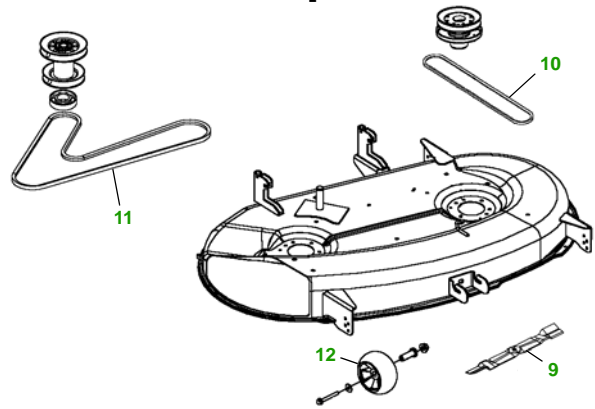

### 42" All Purpose Deck

Deck S/N

Key	Part No.	Description
1	AM125424	ENGINE OIL FILTER
2	AM116304	FUEL FILTER IN-LINE - PRIMARY
	AM107314	FUEL FILTER IN-LINE - SECONDARY
3	GY20574	KIT - AIR FILTER
4	M78543	SPARK PLUG
5	M139970	BELT - TRACTION DRIVE (S/N —050000)
	M148269	BELT - TRACTION DRIVE (S/N 050001—)
6	GY20680	KEY
	AM132808	IGNITION SWITCH