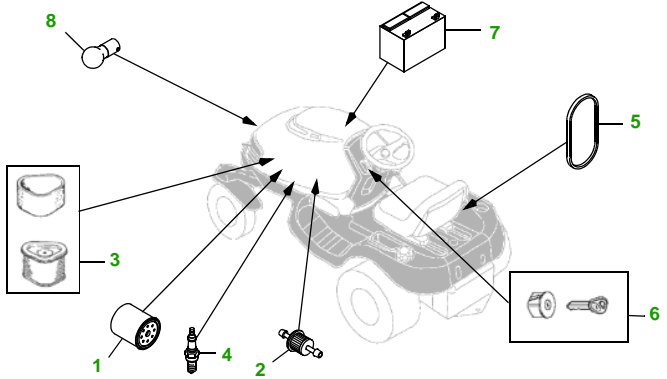

MAINTENANCE REMINDER SHEET

SST15 with 42 AP Deck

Lawn Tractor

Tractor S/N