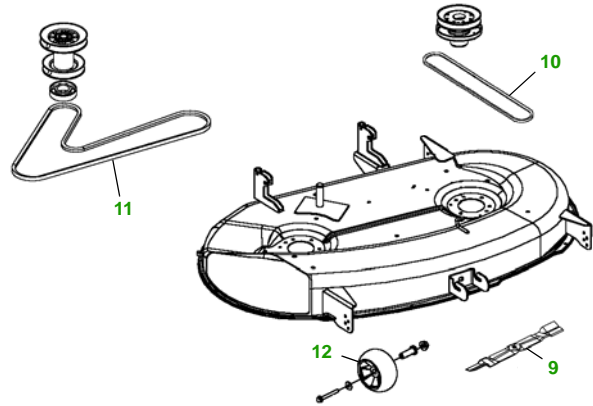

MAINTENANCE REMINDER SHEET

SST15 with 42C Deck

Lawn Tractor

Tractor S/N

42" Convertible Deck

Deck S/N

Key	Part No.	Description
1	AM125424	ENGINE OIL FILTER
2	AM116304	FUEL FILTER IN-LINE - PRIMARY
	AM107314	FUEL FILTER IN-LINE - SECONDARY
3	GY20574	KIT - AIR FILTER
4	M78543	SPARK PLUG
5	M139970	BELT - TRACTION DRIVE (S/N —050000)
	M148269	BELT - TRACTION DRIVE (S/N 050001—)
6	AM131946	KEY
	AM122881	IGNITION SWITCH (S/N 040001—050000)

Key	Part No.	Description
7	AM132808	IGNITION SWITCH (S/N 050001—)
	TY23017	BATTERY (DRY)
8	AD2062R	HEADLIGHT BULB
9	AM137327	KIT - SIDE DISCHARGE BLADE - STANDARD
	M145968	BLADE - MULCHING
	M145970	BLADE - BAGGING
10	M148556	BELT - PRIMARY
11	M89832	BELT - SECONDARY
12	AM116299	KIT - GAGE WHEEL