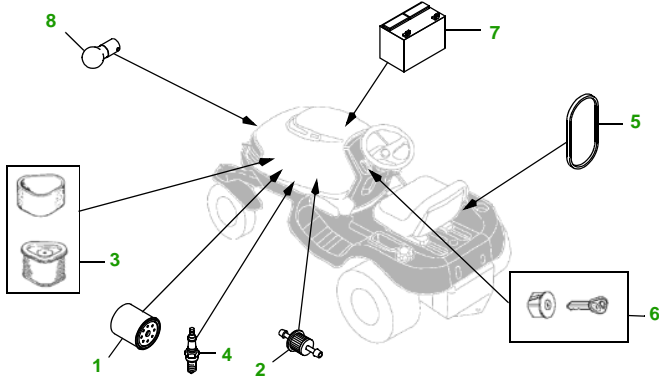

MAINTENANCE REMINDER SHEET

SST15 with 42C Deck

Lawn Tractor

Tractor S/N

42" Convertible Deck

Deck S/N

Key	Part No.	Description
1	AM125424	ENGINE OIL FILTER
2	AM116304	FUEL FILTER IN-LINE - PRIMARY
	AM107314	FUEL FILTER IN-LINE - SECONDARY
3	GY20574	KIT - AIR FILTER
4	M78543	SPARK PLUG
5	M139970	BELT - TRACTION DRIVE (S/N —050000)
	M148269	BELT - TRACTION DRIVE (S/N 050001—)
6	AM131946	KEY
	AM122881	IGNITION SWITCH (S/N 040001—050000)

Key	Part No.	Description
7	AM132808	IGNITION SWITCH (S/N 050001—)
	TY23017	BATTERY (DRY)
8	AD2062R	HEADLIGHT BULB
9	AM137327	KIT - SIDE DISCHARGE BLADE - STANDARD
	M145968	BLADE - MULCHING
	M145970	BLADE - BAGGING
10	M148556	BELT - PRIMARY
11	M89832	BELT - SECONDARY
12	AM116299	KIT - GAGE WHEEL