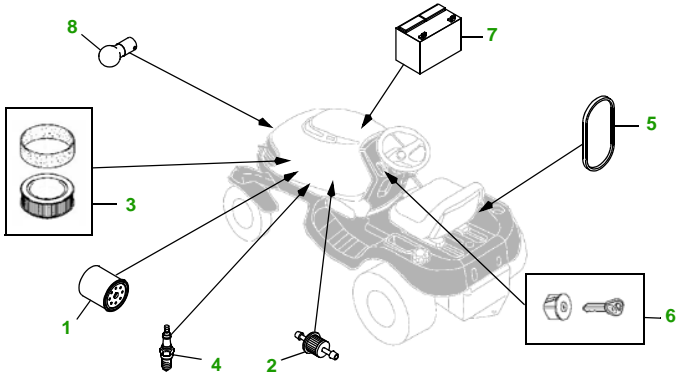

MAINTENANCE REMINDER SHEET

SST16 with 42 AP Deck

Lawn Tractor

Tractor S/N

42" All Purpose Deck

Deck S/N

Key	Part No.	Description
1	AM125424	ENGINE OIL FILTER
2	AM116304	FUEL FILTER IN-LINE
3	LG272490S	AIR FILTER - FOAM
	LG394018JD	AIR FILTER - PAPER
4	M78543	SPARK PLUG
5	M139970	BELT - TRACTION DRIVE (S/N —050000)
	M148269	BELT - TRACTION DRIVE (S/N 050001—)
6	GY20680	KEY
	AM132808	IGNITION SWITCH
7	TY23017	BATTERY (DRY)

Key	Part No.	Description
8	AD2062R	HEADLIGHT BULB
9	AM137327	KIT - SIDE DISCHARGE BLADE - STANDARD
	M139802	BLADE - MULCHING
	M139803	BLADE - BAGGING
10	M148556	BELT - PRIMARY
11	M89832	BELT - SECONDARY
12	AM116299	KIT - GAGE WHEEL