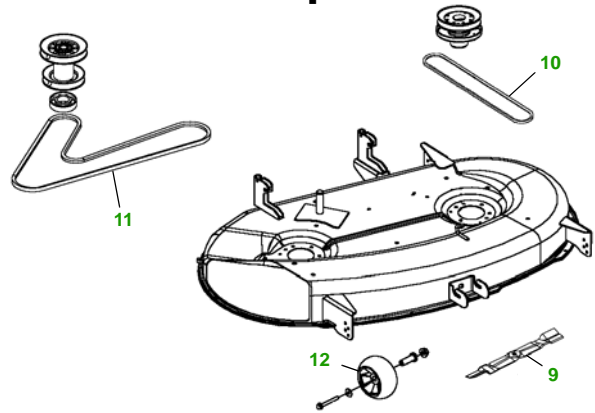

MAINTENANCE REMINDER SHEET

SST16 with 42 AP Deck

Lawn Tractor

Tractor S/N

42" All Purpose Deck

Deck S/N

Key	Part No.	Description
1	AM125424	ENGINE OIL FILTER
2	AM116304	FUEL FILTER IN-LINE
3	LG272490S	AIR FILTER - FOAM
	LG394018JD	AIR FILTER - PAPER
4	M78543	SPARK PLUG
5	M139970	BELT - TRACTION DRIVE (S/N —050000)
	M148269	BELT - TRACTION DRIVE (S/N 050001—)
6	GY20680	KEY
	AM132808	IGNITION SWITCH
7	TY23017	BATTERY (DRY)

Key	Part No.	Description
8	AD2062R	HEADLIGHT BULB
9	AM137327	KIT - SIDE DISCHARGE BLADE - STANDARD
	M139802	BLADE - MULCHING
	M139803	BLADE - BAGGING
10	M148556	BELT - PRIMARY
11	M89832	BELT - SECONDARY
12	AM116299	KIT - GAGE WHEEL